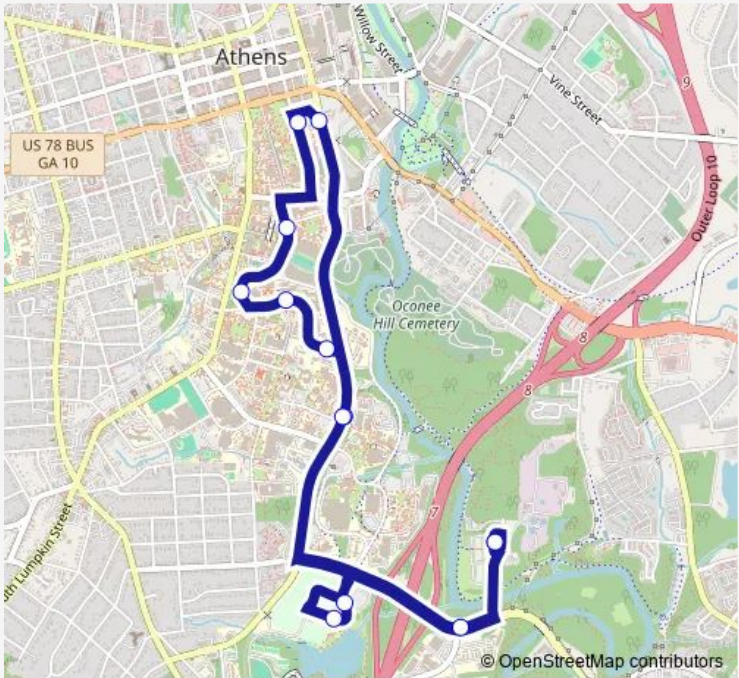

[Go to website](#)

Direction
 Park and Ride — Park and Ride

13 stops

[Open route schedule](#)

- Park and Ride
- Ag Tech to Campus
- Intramural Fields Deck
- Lot E01
- Tucker Hall (northbound)
- Food Science
- Chemistry
- Physics (to Tate)
- Memorial Hall
- Human Resources
- Spring St.
- Tucker Hall (southbound)
- Park and Ride

Route schedule
 Park and Ride — Park and Ride

Monday	00:00
Tuesday	00:00
Wednesday	00:00
Thursday	00:00
Friday	00:00
Saturday	—
Sunday	—

Route info

Direction: Park and Ride

Stops: 13

Trip Duration: 0 hour 36 min

Direction

Park and Ride — Park and Ride

13 stops

[Open route schedule](#)

Park and Ride

Ag Tech to Campus

Tucker Hall (northbound)

Food Science

Park and Ride

Route schedule

Park and Ride — Park and Ride

Monday	00:00
Tuesday	00:00
Wednesday	00:00
Thursday	00:00
Friday	00:00
Saturday	—
Sunday	—

Route info

Direction: Park and Ride

Stops: 13

Trip Duration: 0 hour 36 min