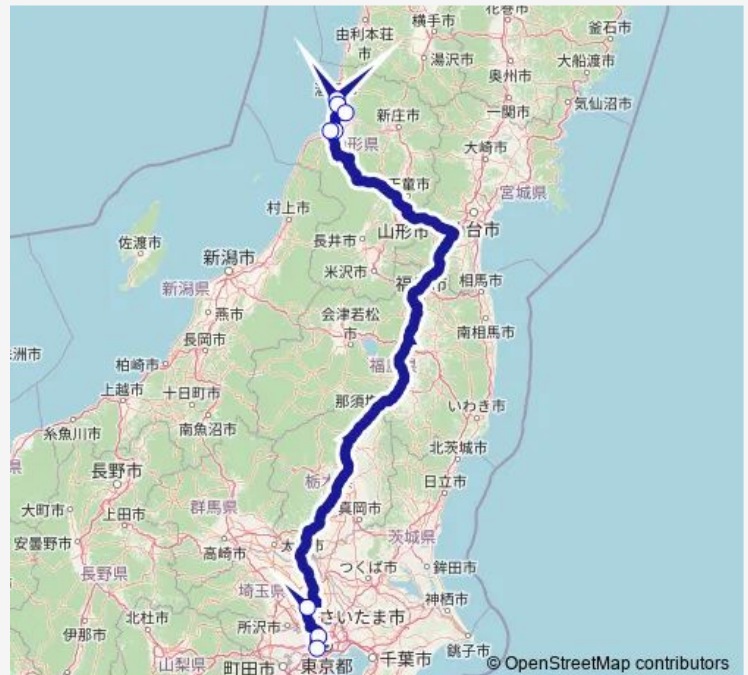

Direction

酒田駅前 — 渋谷駅マークシティ5f

8 stops

[Open route schedule](#)

酒田駅前

イオン酒田南店

余目駅前

エスモールバスターミナル

庄内観光物産館

大宮駅東口

池袋駅西口

渋谷駅マークシティ5f

Route schedule

酒田駅前 — 渋谷駅マークシティ5f

Monday —

Tuesday —

Wednesday —

Thursday 21:45

Friday 21:45

Saturday 21:45

Sunday 21:45

Route info

Direction: 酒田駅前

Stops: 8

Trip Duration: 8 hour 45 min