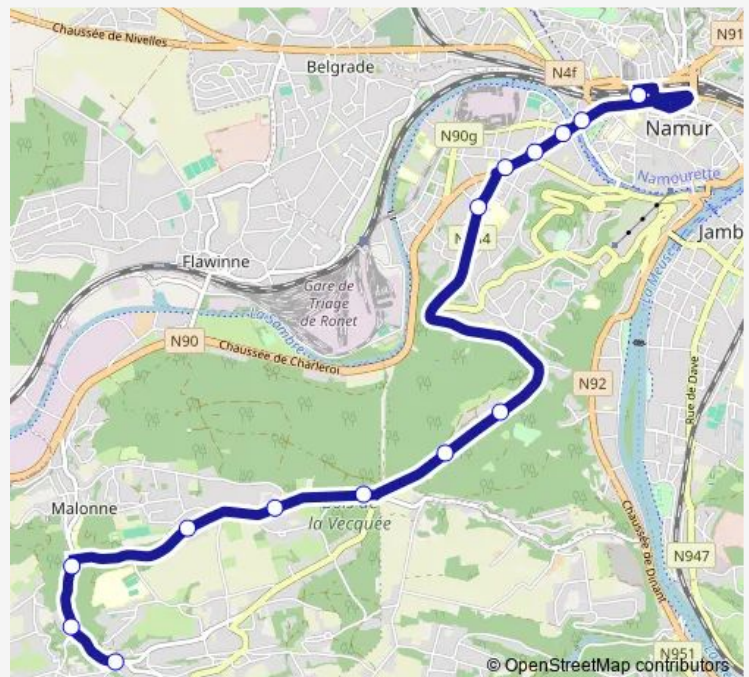

Tuesday 09:14-16:28

Wednesday 09:14-16:28

Thursday 09:14-16:28

Friday 09:14-16:28

Saturday 09:14-18:28

Sunday —

Route info

Direction: Malonne Malpas place

Stops: 15

Trip Duration: 0 hour 20 min

■ 64b — Namur - La Navinne - Malonne (Malpas)

Direction

Namur Gare des bus - Quai 3 — Malonne Malpas place

14 stops

[Open route schedule](#)

Namur Gare des bus - Quai 3