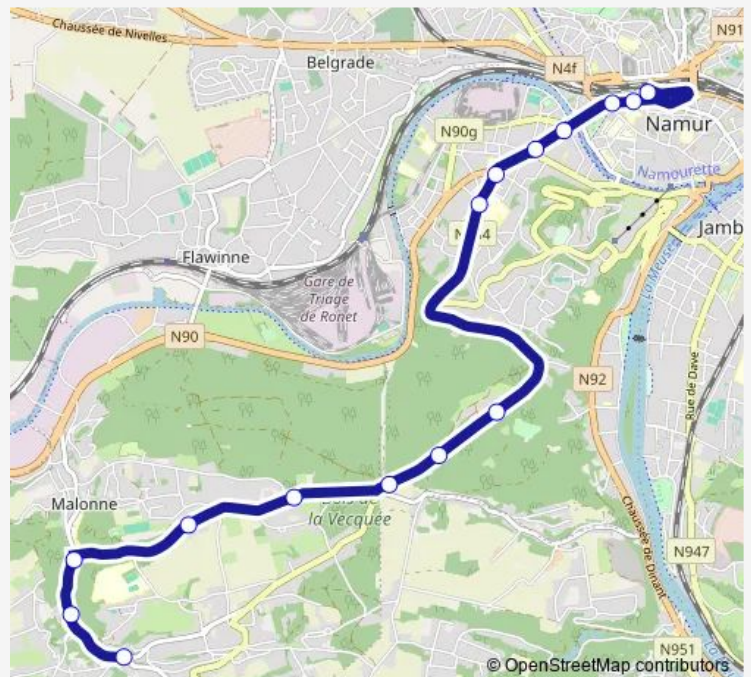

Tuesday 09:14-16:28

Wednesday 09:14-16:28

Thursday 09:14-16:28

Friday 09:14-16:28

Saturday 09:14-18:28

Sunday —

Route info

Direction: Malonne Malpas place

Stops: 15

Trip Duration: 0 hour 21 min

■ 64b — Namur - La Navinne - Malonne (Malpas)

Direction

Namur Gare des bus - Quai 1 — Malonne Malpas place

14 stops

[Open route schedule](#)

Namur Gare des bus - Quai 1