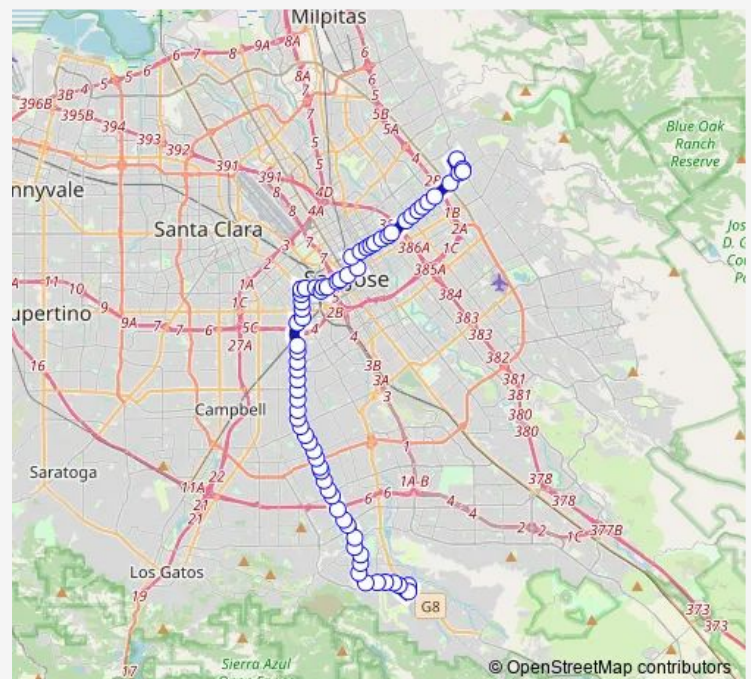

Camden & Trinidad

Camden & Bose

Camden & Little Falls

Camden & Mcabee

Camden & Meridian

Meridian & Paso Los Cerritos

Meridian & Redmond

Meridian & Oakglen

Meridian & Willowgate

Meridian & Willowmont

Meridian & Hillsdale

Route schedule

Almaden & Camden — 7th & Santa Clara

Monday 19:05-20:48

Tuesday 19:05-20:48

Wednesday 19:05-20:48

Thursday 19:05-20:48

Friday 19:05-20:48

Saturday 07:51-17:52

Sunday 08:52-16:49

Route info

Direction: Almaden & Camden

Stops: 49

Trip Duration: 0 hour 46 min

64B — Almaden & Camden - Mckee & White

Meridian & Foxworthy

Meridian & Husted

Meridian & Andalusia

Meridian & Curtner

Meridian & Maykirk

Meridian & Dry Creek

Meridian & Gaton