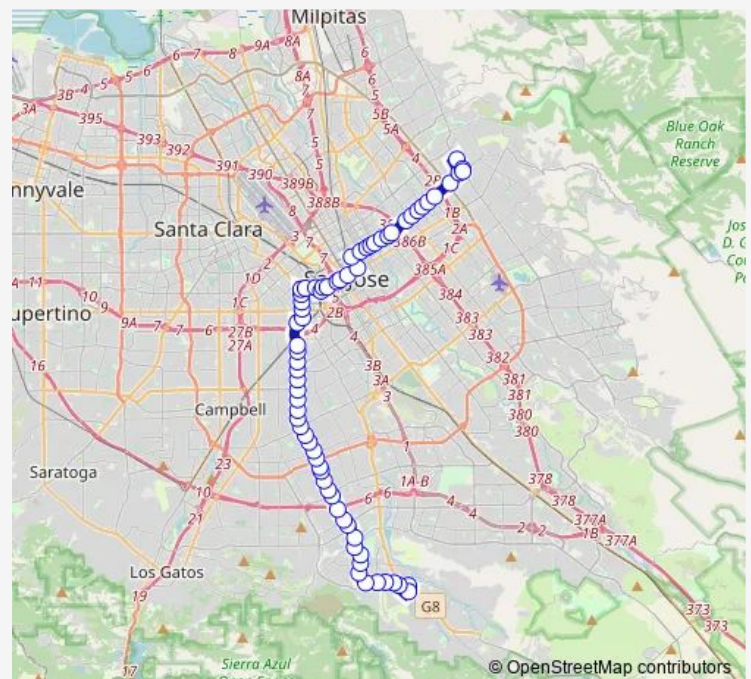

Camden & Trinidad

Camden & Bose

Camden & Little Falls

Camden & Mcabee

Camden & Meridian

Meridian & Paso Los Cerritos

Meridian & Redmond

Meridian & Oakglen

Meridian & Willowgate

Meridian & Willowmont

Meridian & Hillsdale

Route schedule

Almaden & Camden — 7th & Santa Clara

Monday 19:05-20:48

Tuesday 19:05-20:48

Wednesday 19:05-20:48

Thursday 19:05-20:48

Friday 19:05-20:48

Saturday 07:51-17:52

Sunday 08:52-16:49

Route info

Direction: Almaden & Camden

Stops: 49

Trip Duration: 0 hour 47 min

64b — Almaden & Camden - Mckee & White

Meridian & Foxworthy

Meridian & Husted

Meridian & Andalusia

Meridian & Curtner

Meridian & Maykirk

Meridian & Dry Creek

Meridian & Gaton