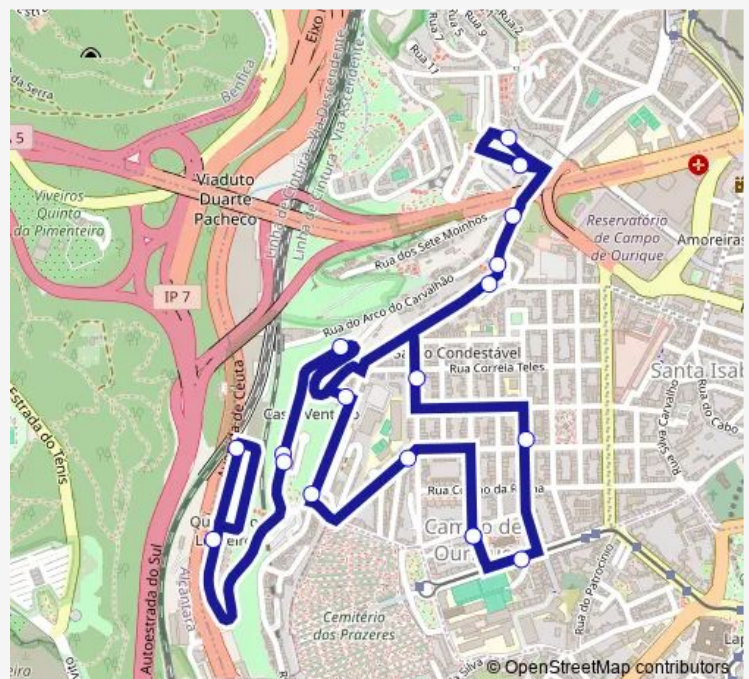

### Route schedule

Campo Ourique (Igreja) — Campo Ourique (Igreja)

Monday 07:00-20:30

Tuesday 07:00-20:30

Wednesday 07:00-20:30

Thursday 07:00-20:30

Friday 07:00-20:30

Saturday 07:00-20:30

### Route info

Direction: Campo Ourique (Igreja)

Stops: 18

Trip Duration: 0 hour 28 min

■ 64b — Campo Ourique

64b Bus time schedules and route maps are available in an offline PDF at [busmaps.com](https://busmaps.com). Use the [busmaps.com](https://busmaps.com) website to see live bus times, train schedule or subway schedule, and step-by-step directions for all public transit in Lisbon