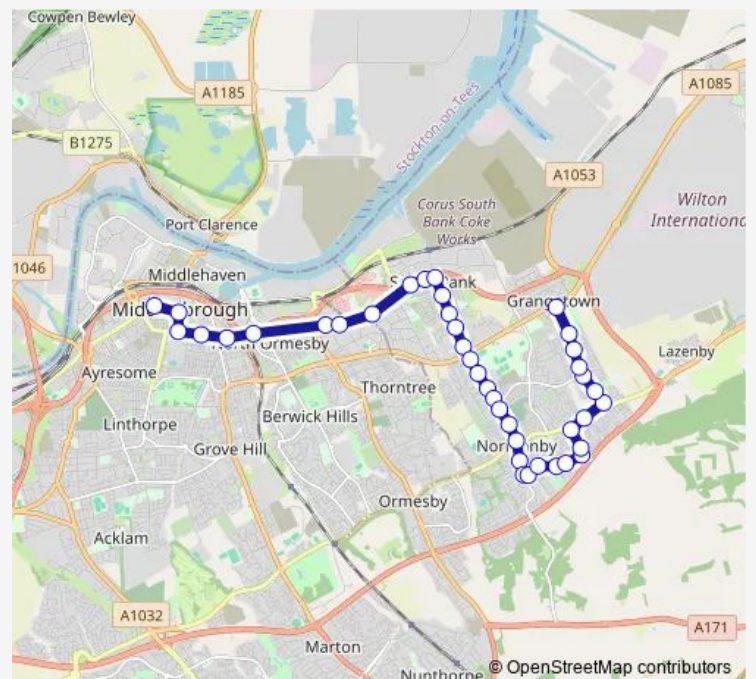

### Route schedule

Bus Station Stand 3 — St George's Road

Monday 09:33-22:33

Tuesday 18:33-22:33

Wednesday 18:33-22:33

Thursday 18:33-22:33

Friday 09:33-22:33

Saturday 18:33-22:33

### Route info

Direction: Bus Station Stand 3

Stops: 40

Trip Duration: 0 hour 35 min

64B — Middlesbrough - Redcar

Cedar Close

Normanby Hotel

Grosvenor Gardens