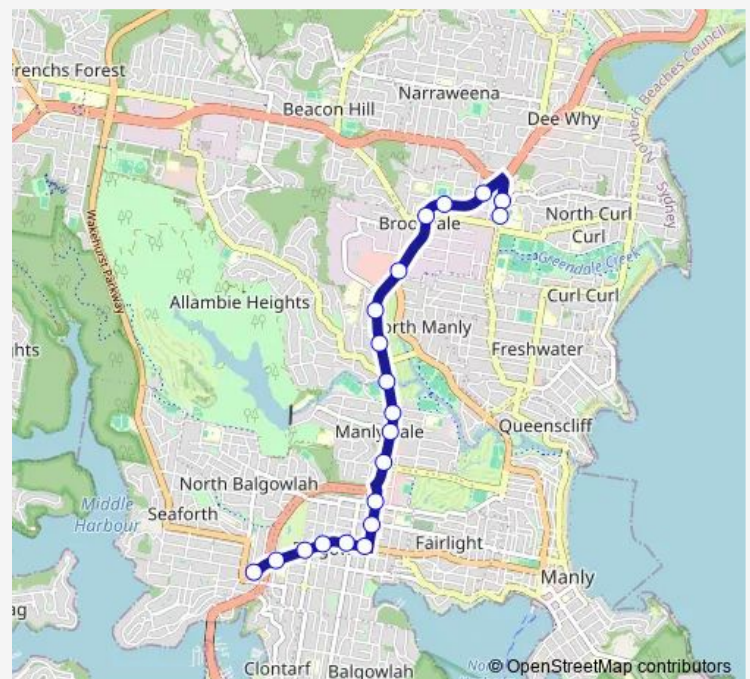

Condamine St Opp Manly Vale Community Centre

Condamine St After Gordon St

Miller Reserve, Condamine St

Condamine St After James St

Condamine St At Pozieres Pde

Warringah Mall, Pittwater Rd, Stand D

Pittwater Rd At Old Pittwater Rd

Brookvale Oval, Pittwater Rd

Manly Leagues Club, Pittwater Rd

Harbord Rd At Headland Rd

Nbsc Manly Campus, Harbord Rd

Route schedule

Sydney Rd After Kempbridge Av — Nbsc Manly Campus, Harbord Rd

Monday 08:22

Tuesday 08:22

Wednesday 08:22

Thursday 08:22

Friday 08:22

Saturday —

Sunday —

Route info

Direction: Sydney Rd After Kempbridge Av

Stops: 20

Trip Duration: 0 hour 23 min

726n — Seaforth Shops to Manly High School

726n School Bus time schedules and route maps are available in an offline PDF at busmaps.com. Use the busmaps.com website to see live bus times, train schedule or subway schedule, and step-by-step directions for all public transit in Sydney