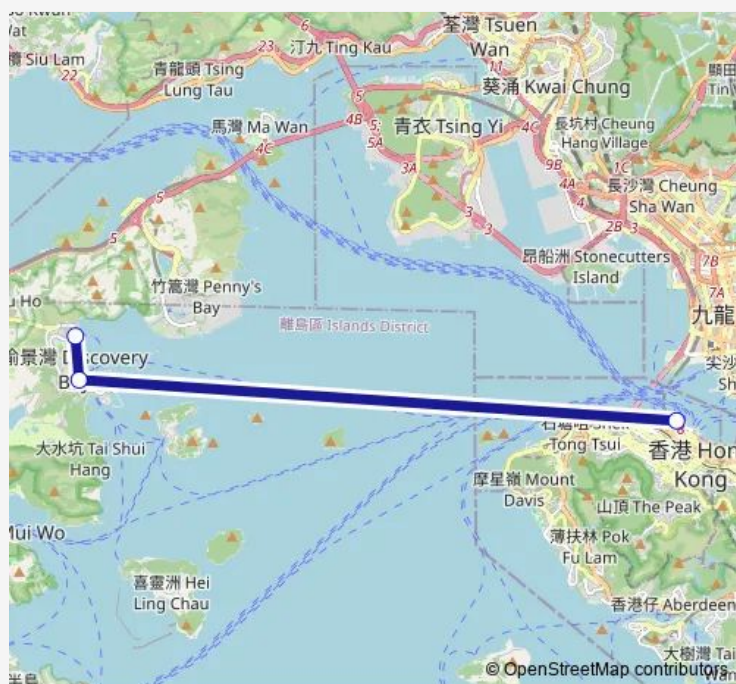

Ferry Central - Discovery BAY North (Extend TO Discovery BAY North)

[Go to website](#)

Direction

Discovery Bay North — Central Pier No. 3 at Man Kwong Street

3 stops

[Open route schedule](#)

Discovery Bay North

Discovery Bay Ferry Pier at Plaza Lane, Discovery Bay, Lantau Island

Central Pier No. 3 at Man Kwong Street

Route schedule

Discovery Bay North — Central Pier No. 3 at Man Kwong Street

Monday	—
Tuesday	—
Wednesday	—
Thursday	—
Friday	—
Saturday	—
Sunday	10:45-17:15

Route info

Direction: Discovery Bay North

Stops: 3

Trip Duration: 0 hour 40 min

Direction

Central Pier No. 3 at Man Kwong Street — Discovery Bay North

3 stops

[Open route schedule](#)

Tuesday —

Wednesday —

Thursday —

Friday —

Saturday —

Sunday 11:30-01:30⁺¹

Route info

Direction: Central Pier No. 3 at Man Kwong Street