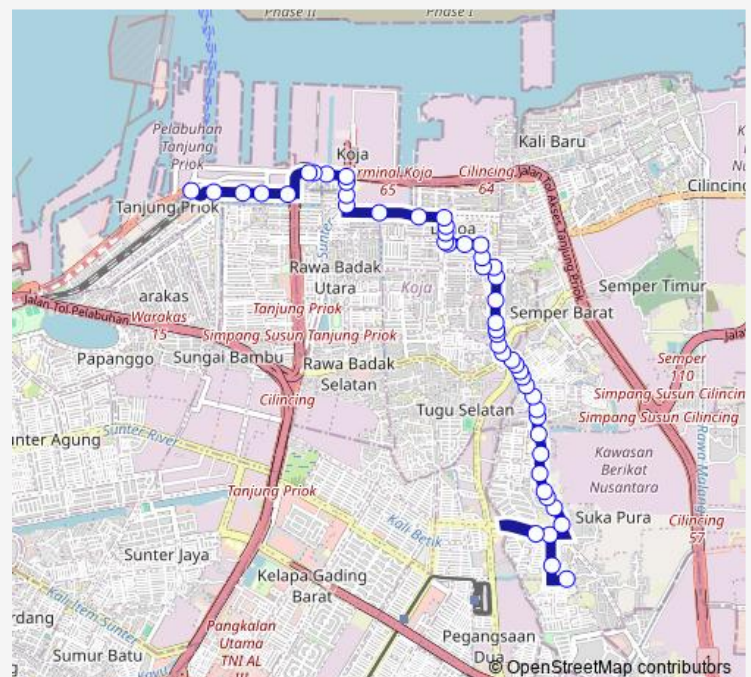

### Route schedule

Pengendapan Jln. Elang — Term. Tj. Priok 1

Monday	05:00
Tuesday	05:00
Wednesday	05:00
Thursday	05:00
Friday	05:00
Saturday	05:00
Sunday	05:00

### Route info

Direction: Pengendapan Jln. Elang

Stops: 50

Trip Duration: 1 hour 1 min

Jak.29 — Tanjung Priok - Sukapura

Jln. Kramat Jaya Raya

Jln. Komplek Yuka

Sbr. RS Pelabuhan Jakarta