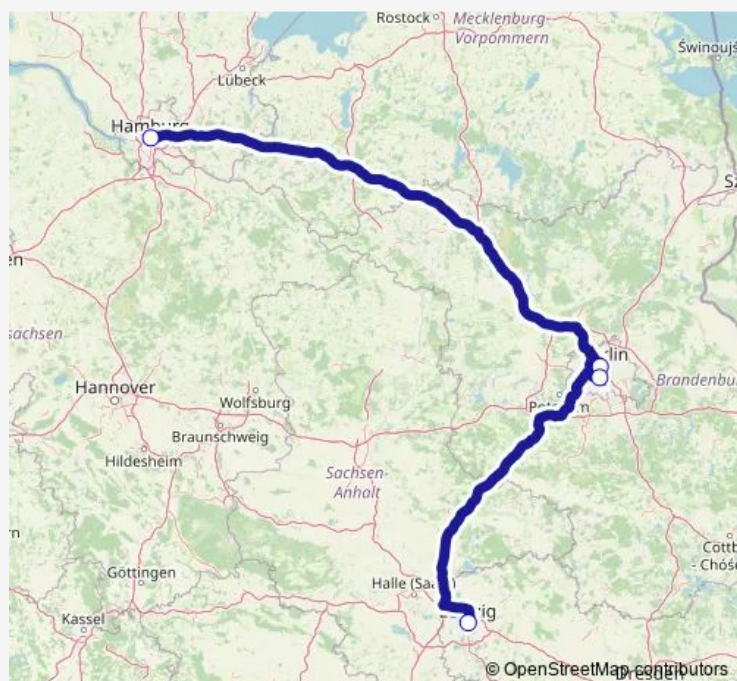

Long Distance Trains Flx35 Hamburg – Berlin – Leipzig

[Go to website](#)

Direction

Leipzig Hbf — Hamburg Hbf

4 stops

[Open route schedule](#)

Leipzig Hbf

S Südkreuz Bhf (Berlin)

Friday 06:41-16:41

Saturday 06:41

Sunday 10:41-16:41

Route info

Direction: Leipzig Hbf

Stops: 4

Trip Duration: 3 hour 29 min

Flx35 — Hamburg – Berlin – Leipzig

Direction

Hamburg Hbf — Leipzig Hbf

4 stops

[Open route schedule](#)

Hamburg Hbf

S+U Berlin Hauptbahnhof

S Südkreuz Bhf (Berlin)

Leipzig Hbf

Route schedule

Hamburg Hbf — Leipzig Hbf

Monday	07:46-17:38
Tuesday	11:48
Wednesday	11:48
Thursday	11:48
Friday	07:46-17:38
Saturday	07:46-11:48
Sunday	11:48-17:38

Route info

Direction: Hamburg Hbf

Stops: 4