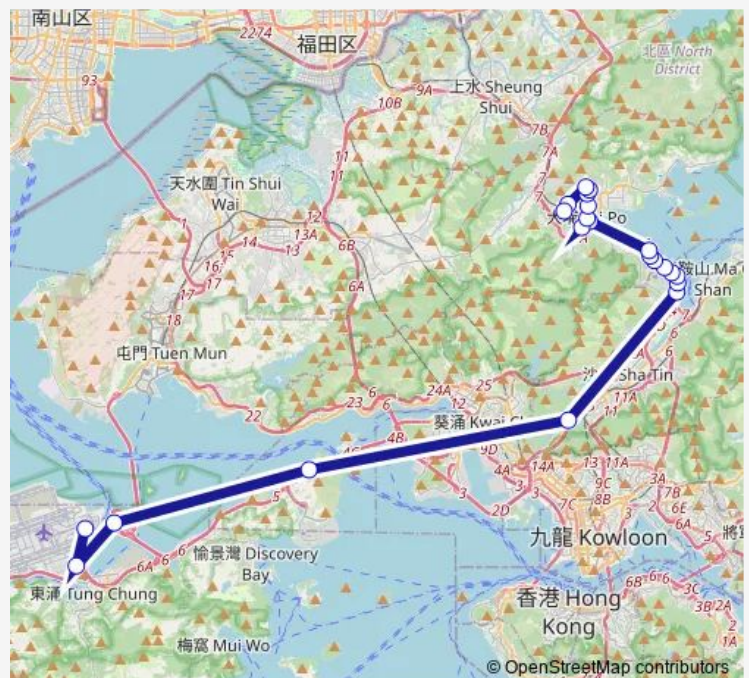

[Ctb] Hong Kong Institute OF Biotechnology, Science Park Road[Kmb+Ctb] Hong Kong Institute OF Biotechnology/
Hong Kong Institute OF Biotechnology, Science Park Road[Kmb] Hong Kong Institute OF Biotechnology[Lwb] Hong Kong Institute OF Biotechnology

Route schedule

[Ctb] Airport (Ground Transportation Centre)[Lwb] Airport (GTC) BUS Terminus — [Kmb] TAI WO BUS Terminus[Lwb] TAI WO BUS Terminus

Monday	18:05
Tuesday	18:05
Wednesday	18:05
Thursday	18:05
Friday	18:05
Saturday	18:05
Sunday	18:05

Route info

Direction: [Ctb] Airport (Ground Transportation Centre)[Lwb] Airport (GTC) BUS Terminus

Stops: 22

Trip Duration: 1 hour 29 min

[Kmb+Ctb] Science Park (Phase 1)/
Hong Kong Science Park Phase 1, Chong SAN Road[[Kmb] Science Park (Phase 1)][Lwb] Science Park (Phase 1)