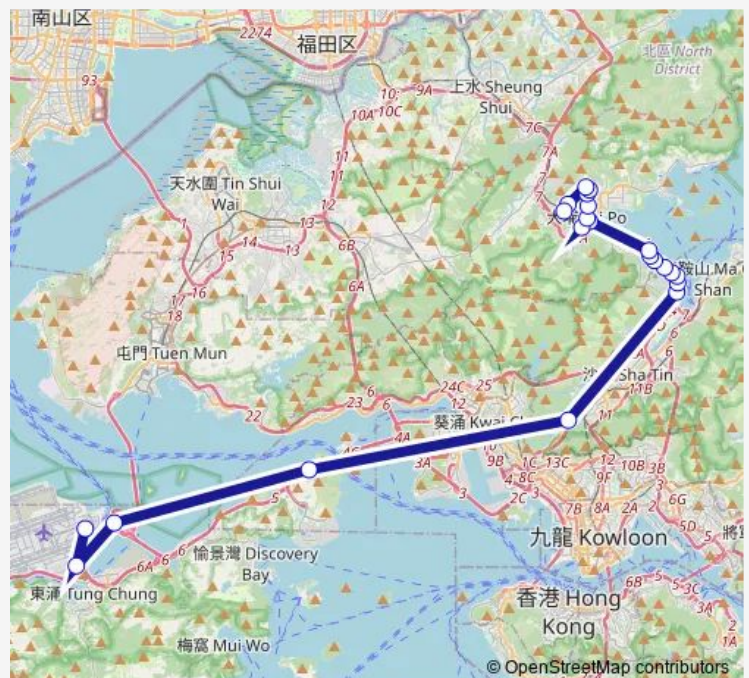

### Route schedule

[Ctb] Airport (Ground Transportation Centre)[Lwb] Airport (GTC) BUS Terminus — [Kmb] TAI WO BUS Terminus[Lwb] TAI WO BUS Terminus

Monday	18:05
Tuesday	18:05
Wednesday	18:05
Thursday	18:05
Friday	18:05
Saturday	18:05
Sunday	18:05

### Route info

Direction: [Ctb] Airport (Ground Transportation Centre)[Lwb] Airport (GTC) BUS Terminus

Stops: 22

Trip Duration: 1 hour 36 min

[Ctb] PAK Shek Kok, Chong SAN Road|[Kmb] PAK Shek Kok|[Lwb] PAK Shek Kok