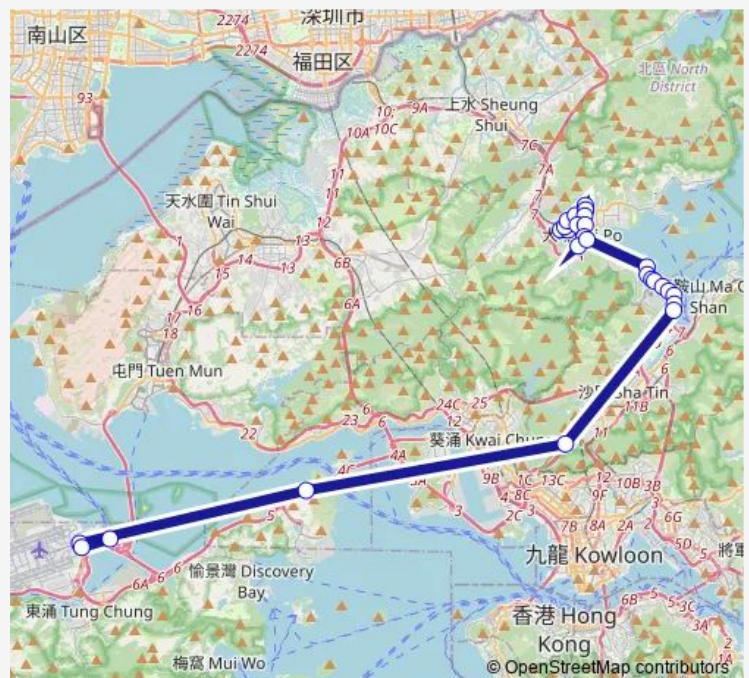

[Ctb] TAI PO Centre[[Kmb+Ctb] TAI PO Central BUS Terminus/<Br>Tai PO Centre[[Kmb] TAI PO Central BUS Terminus[[Lwb] TAI PO Central BUS Terminus

### Route schedule

[Kmb] TAI WO BUS Terminus[[Lwb] TAI WO BUS Terminus — [Ctb] Airport (Ground Transportation Centre)[[Lwb] Airport (GTC) BUS Terminus

Monday	07:30
Tuesday	07:30
Wednesday	07:30
Thursday	07:30
Friday	07:30
Saturday	07:30
Sunday	07:30

### Route info

Direction: [Kmb] TAI WO BUS Terminus[[Lwb] TAI WO BUS Terminus

Stops: 27

Trip Duration: 1 hour 46 min

[Ctb] SUN Hing Garden, NAM WAN Road[[Kmb+Ctb] SUN Hing Garden/<Br>Sun Hing Garden, NAM WAN Road[[Kmb] SUN Hing Garden][Lwb] SUN Hing Garden