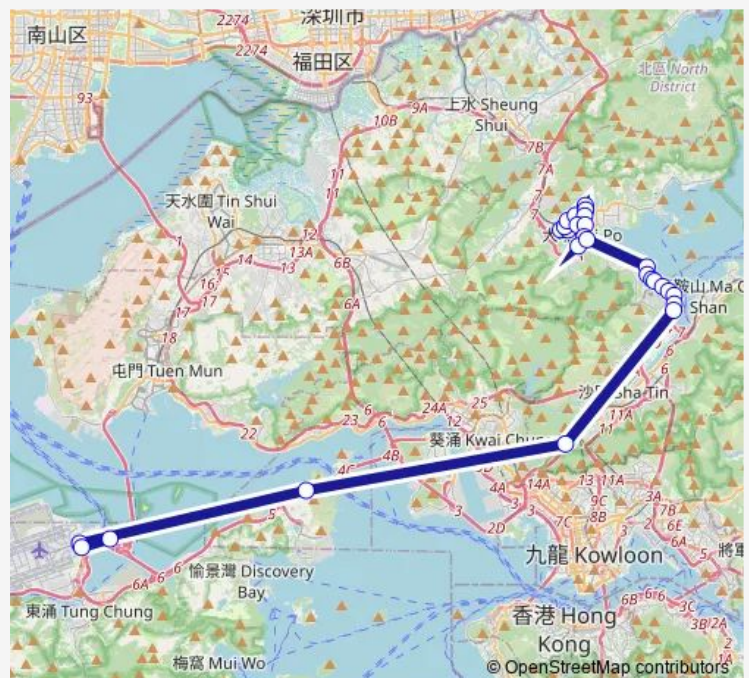

Route schedule

[Kmb] TAI WO BUS Terminus[[Lwb] TAI WO BUS Terminus — [Ctb] Airport (Ground Transportation Centre)[[Lwb] Airport (GTC) BUS Terminus

Monday	07:30
Tuesday	07:30
Wednesday	07:30
Thursday	07:30
Friday	07:30
Saturday	07:30
Sunday	07:30

Route info

Direction: [Kmb] TAI WO BUS Terminus[[Lwb] TAI WO BUS Terminus

Stops: 27

Trip Duration: 1 hour 45 min

[Kmb+Ctb] Kwong FUK Playground/
Kwong FUK Football Ground, NAM WAN Road|[Kmb] Kwong FUK Playground|[Lwb] Kwong FUK Playground