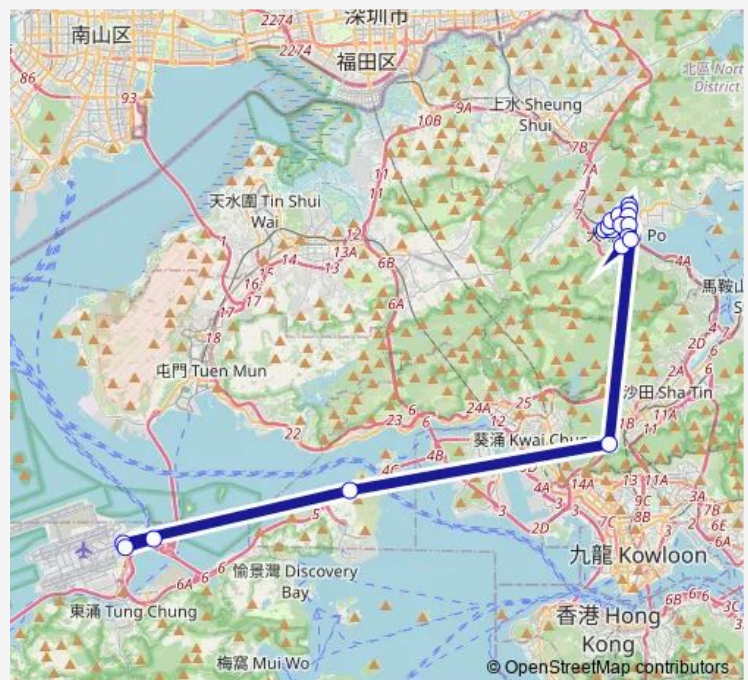

Route schedule

[Ctb] Airport (Ground Transportation Centre)[Lwb] Airport (GTC) BUS Terminus — [Kmb] TAI WO BUS Terminus[Lwb] TAI WO BUS Terminus

Monday	17:05-17:35
Tuesday	17:05-17:35
Wednesday	17:05-17:35
Thursday	17:05-17:35
Friday	17:05-17:35
Saturday	17:05-17:35
Sunday	17:05-17:35

Route info

Direction: [Ctb] Airport (Ground Transportation Centre)[Lwb] Airport (GTC) BUS Terminus

Stops: 16

Trip Duration: 1 hour 42 min

[Kmb+Ctb] Kwong FUK Playground/
Kwong FUK
Football Ground, NAM WAN Road[[Kmb] Kwong FUK
Playground][Lwb] Kwong FUK Playground