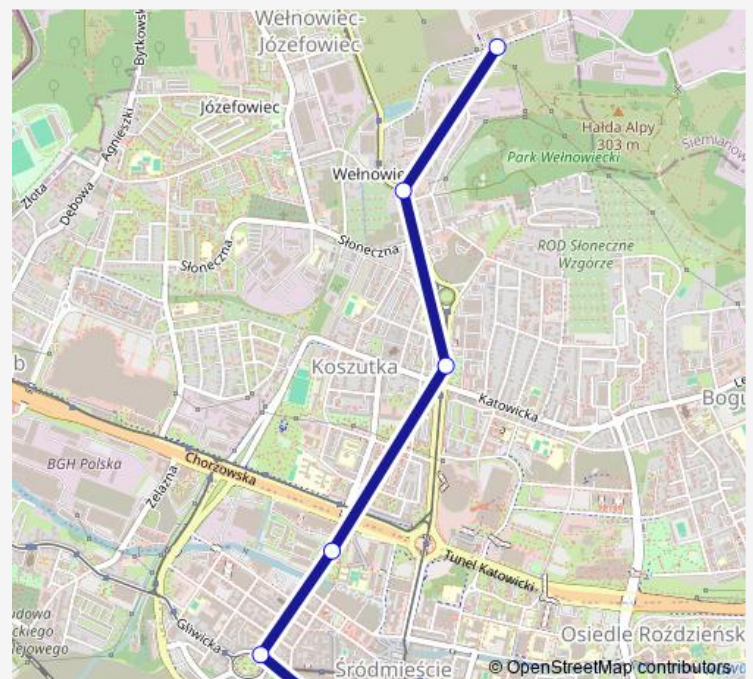

### Direction

Katowice Dworzec — Wełnowiec GPP Business Park

6 stops

[Open route schedule](#)

Katowice Dworzec

Katowice Plac Wolności

Katowice Sokolska

Kosztka Gig

### Route schedule

Katowice Dworzec — Wełnowiec GPP Business Park

Monday 05:23-18:23

Tuesday 05:23-18:23

Wednesday 05:23-18:23

Thursday 05:23-18:23

Friday 05:23-18:23

Saturday —

### Route info

Direction: Katowice Dworzec

Stops: 6

Trip Duration: 0 hour 14 min

■ 950

BusMaps

950 Bus time schedules and route maps are available in an offline PDF at [busmaps.com](https://busmaps.com). Use the [busmaps.com](https://busmaps.com) website to see live bus times, train schedule or subway schedule, and step-by-step directions for all public transit in Katowice