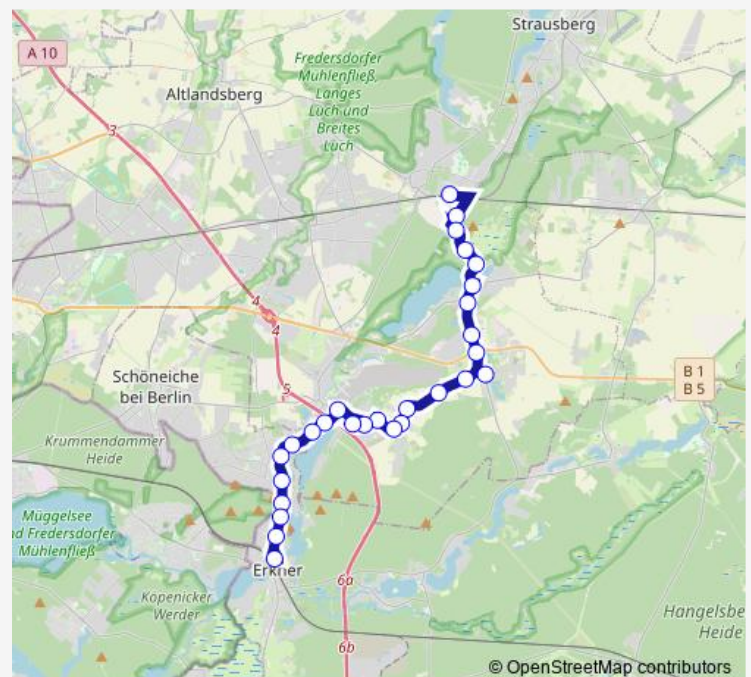

Rüdersdorf, Waldstr.

Rüdersdorf, Marktplatz

Rüdersdorf, Bergmannsglück

Woltersdorf (LOS), Am Stolz

Route schedule

S Strausberg Bhf — S Erkner Bhf/Zob

Monday 04:03-22:13

Tuesday 04:03-22:13

Wednesday 04:03-22:13

Thursday 04:03-22:13

Friday 04:03-22:13

Saturday 07:13-20:13

Sunday 08:13-20:13

Route info

Direction: S Strausberg Bhf

Stops: 28

Trip Duration: 0 hour 43 min

950

BusMaps

Woltersdorf (LOS), Kühler Grund

Woltersdorf (LOS), Lortzingstr.

Woltersdorf (LOS), Kirche

Woltersdorf (LOS), Chausseehaus

Erkner, Siedlung

Erkner, Woltersdorfer Landstr.

S Erkner Bhf/Zob

Direction

S Erkner Bhf/Zob — S Strausberg Bhf

28 stops

[Open route schedule](#)

S Erkner Bhf/Zob

Erkner, Woltersdorfer Landstr.