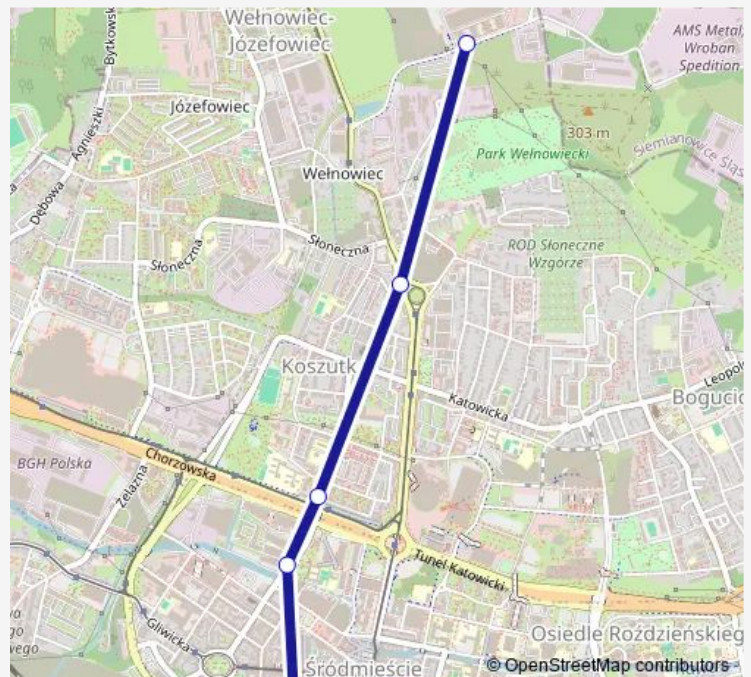

**Direction**

Wełnowiec GPP Business Park — Katowice Dworzec

5 stops

[Open route schedule](#)

Wełnowiec GPP Business Park

Kosztka Słoneczna

Katowice Chorzowska

Katowice Sokolska

Katowice Dworzec

## Route schedule

Wełnowiec GPP Business Park — Katowice Dworzec

Monday 06:05-18:50

Tuesday 06:05-18:50

Wednesday 06:05-18:50

Thursday 06:05-18:50

Friday 06:05-18:50

Saturday —

## Route info

Direction: Wełnowiec GPP Business Park

Stops: 5

Trip Duration: 0 hour 12 min

950 Bus time schedules and route maps are available in an offline PDF at [busmaps.com](https://busmaps.com). Use the [busmaps.com](https://busmaps.com) website to see live bus times, train schedule or subway schedule, and step-by-step directions for all public transit in Katowice