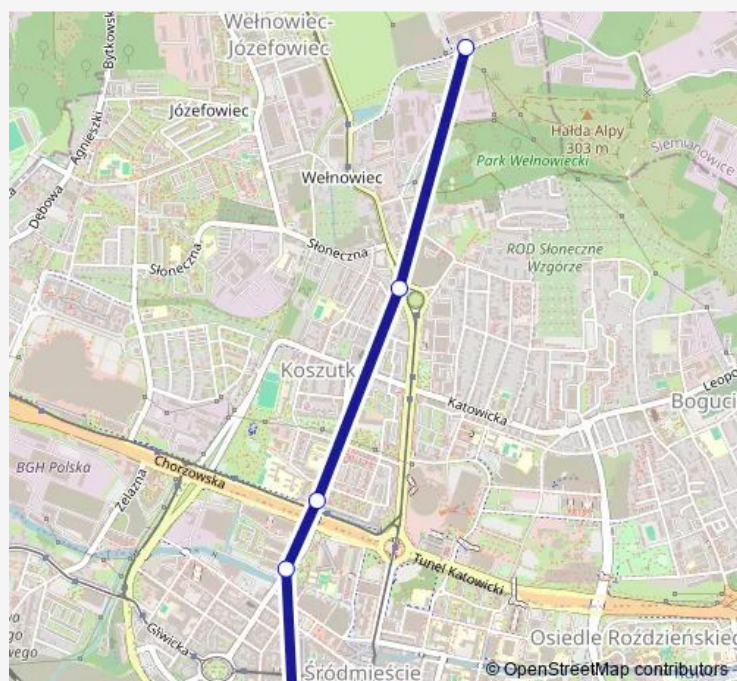

Direction

Wielowiec GPP Business Park — Katowice Dworzec

5 stops

[Open route schedule](#)

Wielowiec GPP Business Park

Kosztka Słoneczna

Katowice Chorzowska

Katowice Sokolska

Katowice Dworzec

Route schedule

Wielowiec GPP Business Park — Katowice Dworzec

Monday 06:05-18:50

Tuesday 06:05-18:50

Wednesday 06:05-18:50

Thursday 06:05-18:50

Friday 06:05-18:50

Saturday —

Sunday —

Route info

Direction: Wielowiec GPP Business Park

Stops: 5

Trip Duration: 0 hour 12 min

950 Bus time schedules and route maps are available in an offline PDF at busmaps.com. Use the busmaps.com website to see live bus times, train schedule or subway schedule, and step-by-step directions for all public transit in Katowice