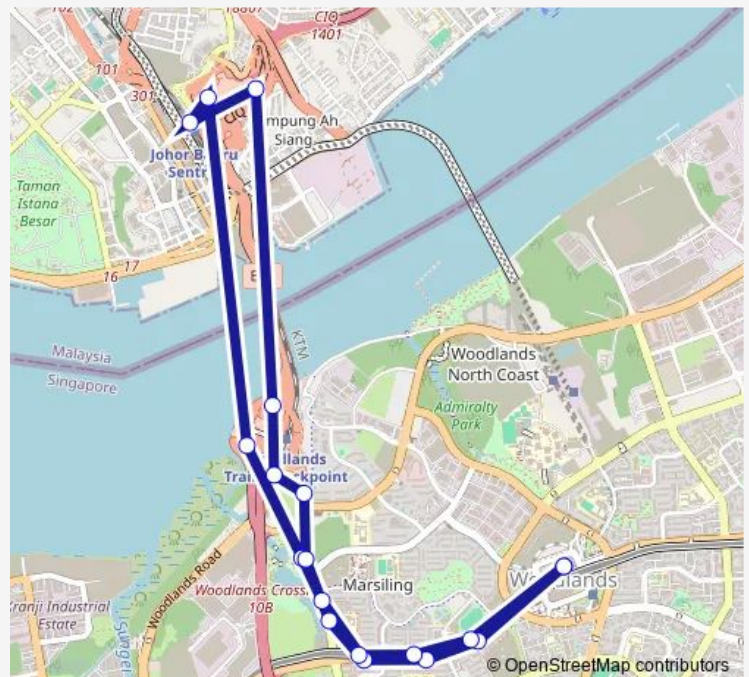

Saturday 05:30

Sunday 05:30

Route info

Direction: Woodlands Temp Int

Stops: 19

Trip Duration: 1 hour 37 min

950

950 Bus time schedules and route maps are available in an offline PDF at busmaps.com. Use the busmaps.com website to see live bus times, train schedule or subway schedule, and step-by-step directions for all public transit in Johor Bahru