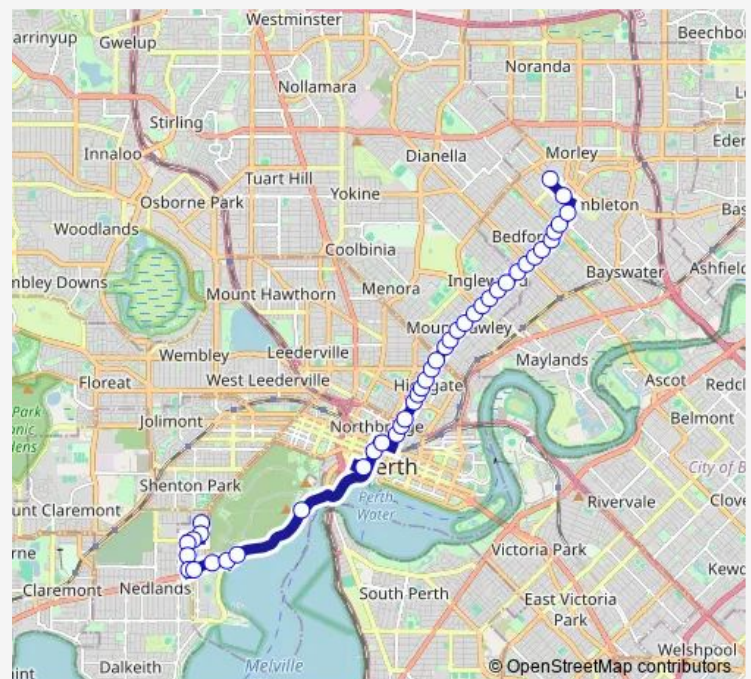

Saturday 06:40-22:00

Sunday 07:51-20:20

Route info

Direction: Morley Bus Stn Stand 7

Stops: 41

Trip Duration: 0 hour 50 min

Beaufort St After Saint Albans Av

Beaufort St Before Bulwer St

Beaufort St After Greenway St

Beaufort St After Parry St

Beaufort St Before Aberdeen St

Beaufort St Wa Museum Boola Bardip Cat Id 19

Wellington St Stand 10

William St Stand 1

Elizabeth Quay Bus Stn Stand B6

Elizabeth Quay Bus Stn Stand B1

Mounts Bay Rd Old Swan Brewery

Mounts Bay Rd Before Wingfield Av

Mounts Bay Rd After Crawley Av

Mounts Bay Rd Before Winthrop Av

Hampden Rd Hampden Road South Cat Id 128

Hampden Rd Karella Street Cat Id 129

6 stops

[Open route schedule](#)

Stirling Hwy Uwa Cat Id 121

Mounts Bay Rd After Winthrop Av

Mounts Bay Rd After Hackett Dr

Mounts Bay Rd Before Wingfield Av

Mounts Bay Rd Old Swan Brewery

Elizabeth Quay Bus Stn Stand A5