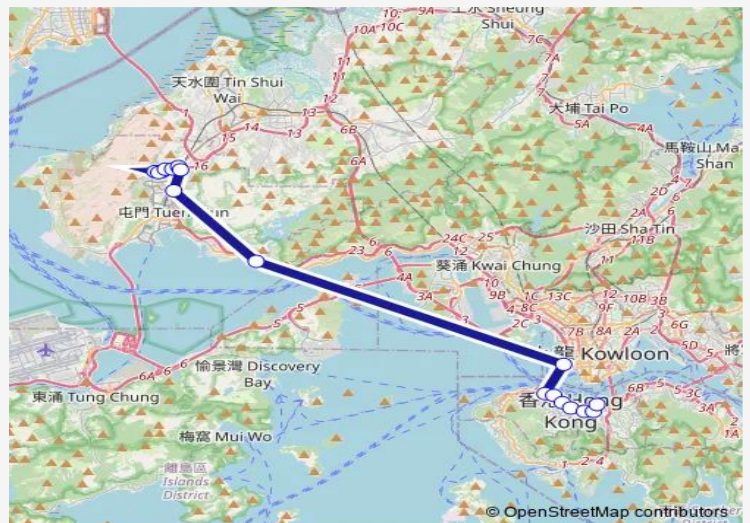

[Ctb] YAN TIN Estate, Tsing LUN Road|[Kmb] YAN TIN Estate|[Lrtfeeder] YAN TIN Estate|[Lwb] YAN TIN Estate

[Ctb] NG LAU Road, Tsing LUN Road|[Kmb] NG LAU Road|[Lwb] NG LAU Road

[Ctb] FU Tei, Tuen MUN Road|[Kmb] FU Tei

[Ctb] Hung Kiu, Tuen MUN Road|[Kmb] Hung Kiu|[Lrtfeeder] Hung Kiu|[Lwb] Hung Kiu

[Ctb] Tuen MUN Road BUS-BUS Interchange, Tuen MUN Road|[Kmb] Tuen MUN Road Interchange

[Ctb] Western Harbour Crossing BUS-BUS Interchange|[Kmb+Ctb] Western Harbour Tunnel BBI/
Western Harbour Crossing BUS-BUS Interchange|[Kmb] Western Harbour Tunnel Bbi

[Ctb] Macau Ferry, Connaught Road Central|[Kmb+Ctb] Macau Ferry/
Macau Ferry, Connaught Road Central|[Kmb] Macau Ferry

Route schedule

[Ctb] Ching TIN Estate|[Kmb] Ching TIN Estate|[Lrtfeeder] YAN PO Road Public Transport Interchange|[Lwb] Ching TIN Estate — [Ctb] Exhibition Centre Station|[Kmb+Ctb] Exhibition Centre Station BUS Terminus/
Exhibition Centre Station|[Kmb] Exhibition Centre Station BUS Terminus|[Xb] Exhibition Centre Station Public Transport Interchange

Monday	07:10-07:25
Tuesday	07:10-07:25
Wednesday	07:10-07:25
Thursday	07:10-07:25
Friday	07:10-07:25
Saturday	—
Sunday	—

Route info

Direction: [Ctb] Ching TIN Estate|[Kmb] Ching TIN Estate|[Lrtfeeder] YAN PO Road Public Transport Interchange|[Lwb] Ching TIN Estate

Stops: 17

Trip Duration: 1 hour 11 min