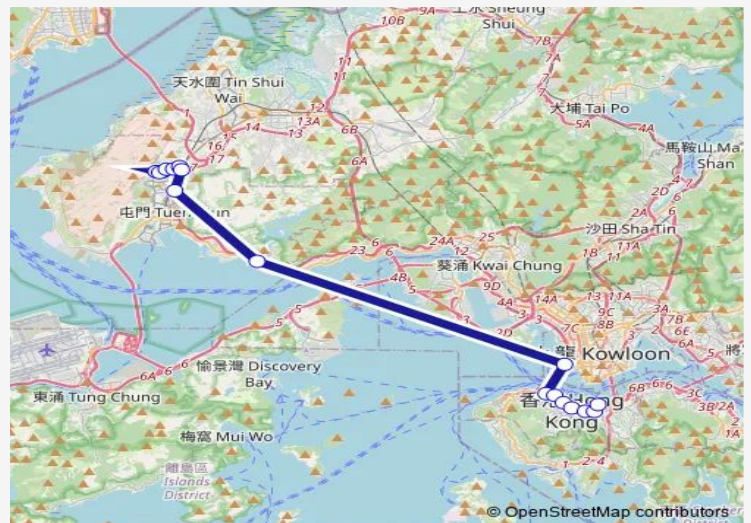

Stops: 17

Trip Duration: 1 hour 7 min

[Ctb] Harbour Building, Pier Road|[Kmb+Ctb] Harbour Building/
Harbour Building, Pier Road|[Kmb] Harbour Building

[Ctb] Jardine House, Connaught Road Central|[Kmb+Ctb] Jardine House/
Jardine House, Connaught Road Central|[Kmb] Jardine House