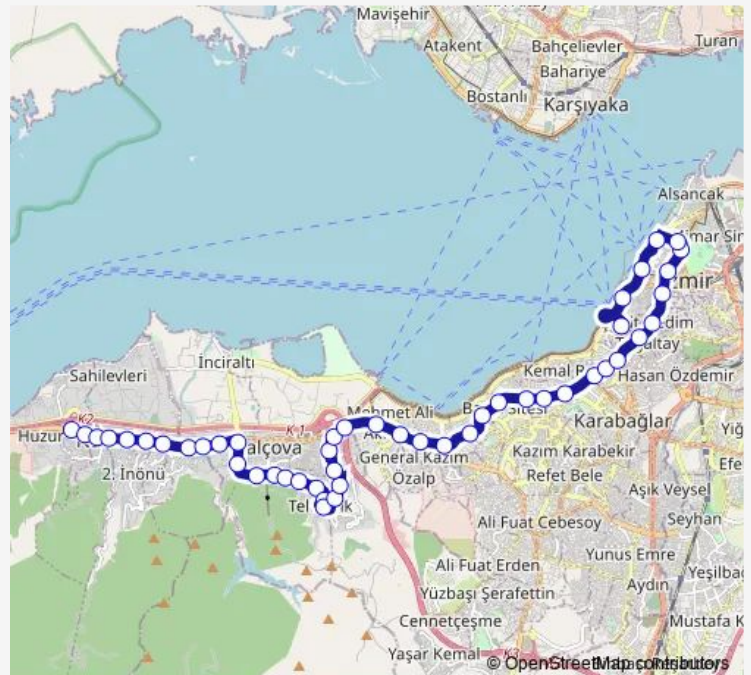

Thursday 01:00-05:00

Friday 01:00-05:00

Saturday 01:00-05:00

Sunday 01:00-05:00

Route info

Direction: Bahribaba

Stops: 48

Trip Duration: 1 hour 8 min