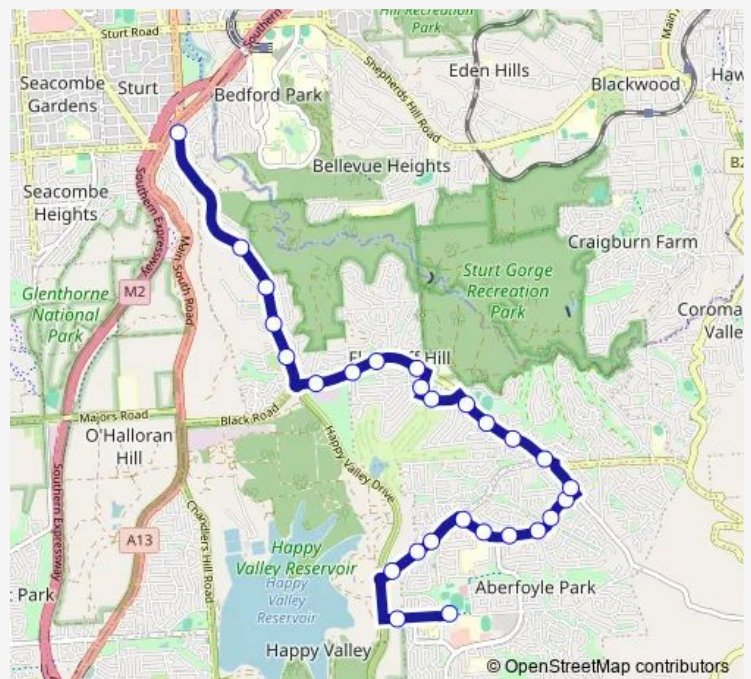

Stop 52 Taylors Rd West - South side

Stop 51 Manning Rd - North West side

Stop 50 Manning Rd - West side

Stop 49 Manning Rd - North side

Stop 48A Sunnymeade Dr - North side

Stop 48 Sunnymeade Dr - North side

Stop 43 Black Rd - South side

Stop 42 Black Rd - South West side

Stop 41A Black Rd - South West side

Stop 40 Memford Way - South side

Stop 39 Ridgway Dr - West side

Stop 38A Black Rd - South side

Stop 38 Black Rd - South side

Stop 37 Black Rd - South East side

Route schedule

Stop School Aberfoyle Park High Taylors Rd — Stop 30 Flagstaff Rd - West side

Monday	15:28
Tuesday	14:35
Wednesday	15:28
Thursday	15:28
Friday	15:28
Saturday	—
Sunday	—

Route info

Direction: Stop School Aberfoyle Park High Taylors Rd

Stops: 27

Trip Duration: 0 hour 22 min

950 — Aberfoyle Park High School to Darlington

Stop 36 Black Rd - South side

Stop 35 Flagstaff Rd - West side