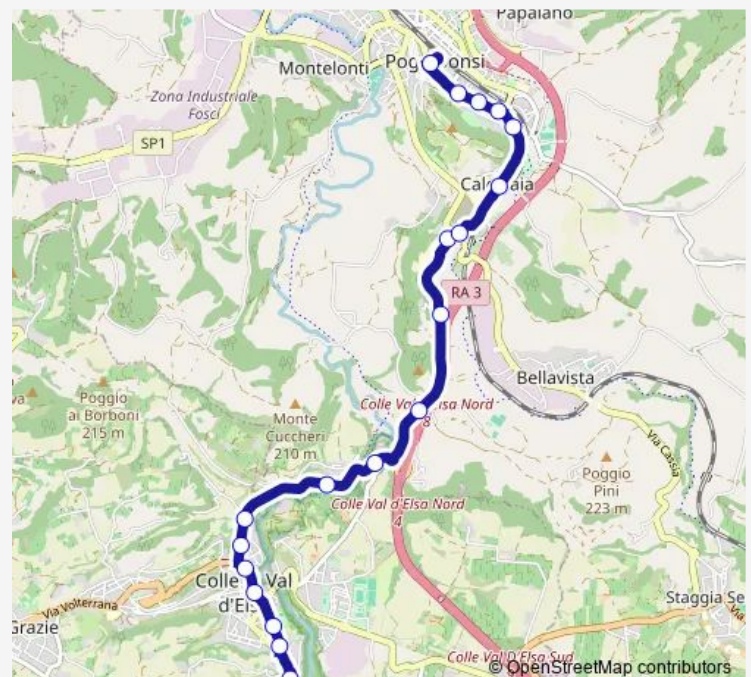

Maltraverso

Campostaggia

Ospedale Val D'Elsa

Bivio San Lucchese

Calcinaia Opp Roncalli

Romituzzo

Via Senese 189

Via Senese - Semaforo

Bivio Mascagni

Piazza Mazzini [3]

Route schedule

Viale Dei Mille Liceo — Piazza Mazzini [3]

Monday	12:30-13:30
Tuesday	12:30-13:30
Wednesday	12:30-13:30
Thursday	12:30-13:30
Friday	12:30-13:30
Saturday	12:30-13:30
Sunday	—

Route info

Direction: Viale Dei Mille Liceo

Stops: 20

Trip Duration: 0 hour 20 min

950 — Poggibonsi Fs-Calcinaia-Liceo

950 Bus time schedules and route maps are available in an offline PDF at busmaps.com. Use the busmaps.com website to see live bus times, train schedule or subway schedule, and step-by-step directions for all public transit in Colle di Val d'Elsa