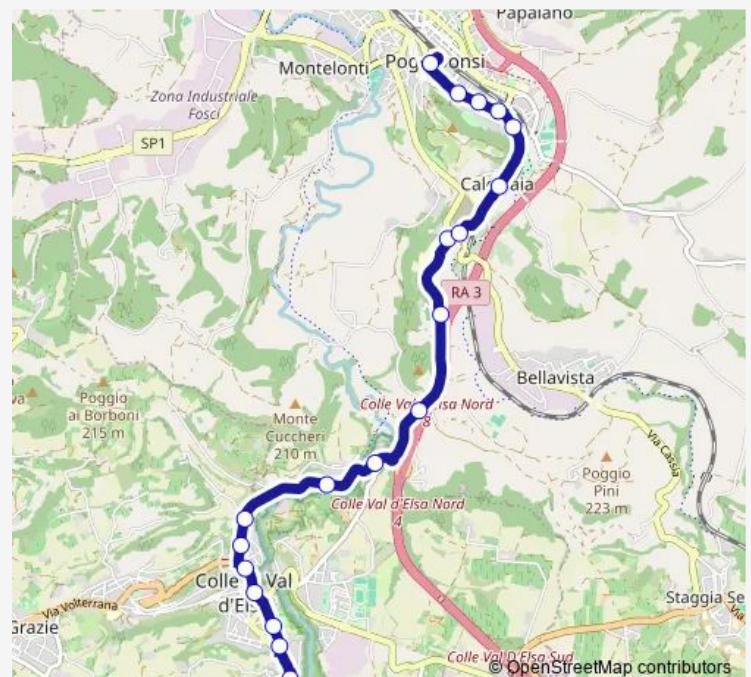

Ospedale Val D'Elsa

Bivio San Lucchese

Calcinaia Opp Roncalli

Romituzzo

Via Senese 189

Via Senese - Semaforo

Bivio Mascagni

Piazza Mazzini [3]

Route schedule

Viale Dei Mille Liceo — Piazza Mazzini [3]

Monday 12:30-13:30

Tuesday 12:30-13:30

Wednesday 12:30-13:30

Thursday 12:30-13:30

Friday 12:30-13:30

Saturday 12:30-13:30

Sunday —

Route info

Direction: Viale Dei Mille Liceo

Stops: 20

Trip Duration: 0 hour 20 min

950 — Poggibonsi Fs-Calcinaia-Liceo

950 Bus time schedules and route maps are available in an offline PDF at busmaps.com. Use the busmaps.com website to see live bus times, train schedule or subway schedule, and step-by-step directions for all public transit in Colle di Val d'Elsa