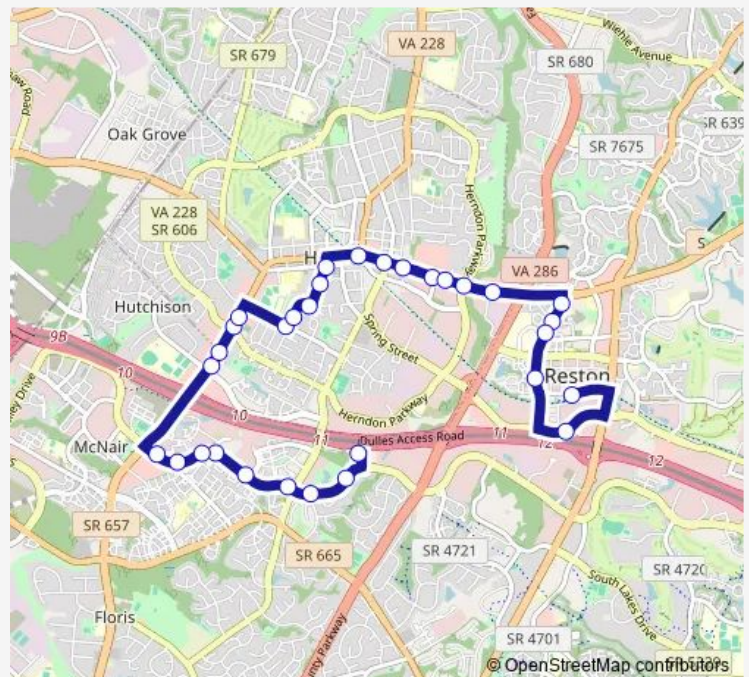

Route schedule

Herndon-Monroe P+R Bay F — Reston Town Ctr

Monday	04:10-01:00 ⁺¹
Tuesday	04:10-01:00 ⁺¹
Wednesday	04:10-01:00 ⁺¹
Thursday	04:10-01:00 ⁺¹
Friday	04:10-01:00 ⁺¹
Saturday	06:00-01:00 ⁺¹
Sunday	06:00-01:00 ⁺¹

Route info

Direction: Herndon-Monroe P+R Bay F

Stops: 31

Trip Duration: 0 hour 40 min

950 — Herndon Metro - Reston Town Center

Elden St and Post Rd

Elden St and Jonquil Ln

1200 Elden St

Elden St and Carlisle Dr

Town Ctr Pkwy and Baron Cameron

Town Ctr Pkwy and Edgewater Pond

Reston Hospital

Town Center Pw and Market

Reston Town Center Metro Bay K

Reston Town Ctr

Direction

Route info

Direction: Reston Town Ctr

Stops: 31

Trip Duration: 0 hour 36 min

Sunrise Valley Dr and Elm Tree D

Sunrise Valley Dr and Locust Par

Sunrise Valley Dr and Woodland P

Sunrise Valley Dr and Colts Broo