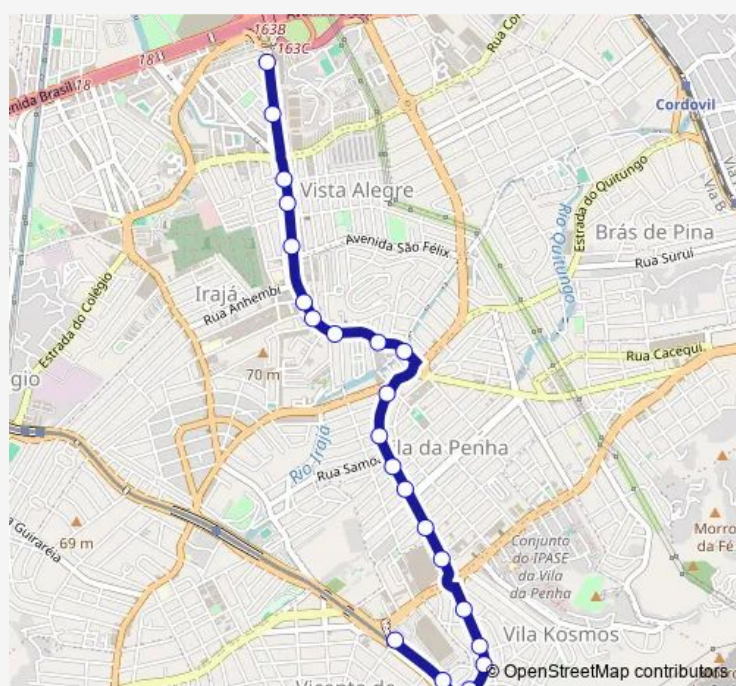

Escola Pio XII

Pastor Martin Luther King Junior

Tembés

Route schedule

Shopping Via Brasil — Ponto Final: Metrô Vicente de Carvalho : Atacadão

Monday 00:00

Tuesday 00:00

Wednesday 00:00

Thursday 00:00

Friday 00:00

Saturday 00:00

Sunday 00:00

Route info

Direction: Shopping Via Brasil

Stops: 22

Trip Duration: 0 hour 17 min

950 — Vicente de Carvalho - Vista Alegre

Direction

Ponto Final: Metrô Vicente de Carvalho : Atacadão — Shopping Via Brasil

32 stops

[Open route schedule](#)

Ponto Final: Metrô Vicente de Carvalho : Atacadão

Route info

Direction: Ponto Final: Metrô Vicente de Carvalho : Atacadão

Stops: 32

Trip Duration: 0 hour 36 min

Ponta Porã

Petrolândia

Cruz Jobim

Hannibal Porto