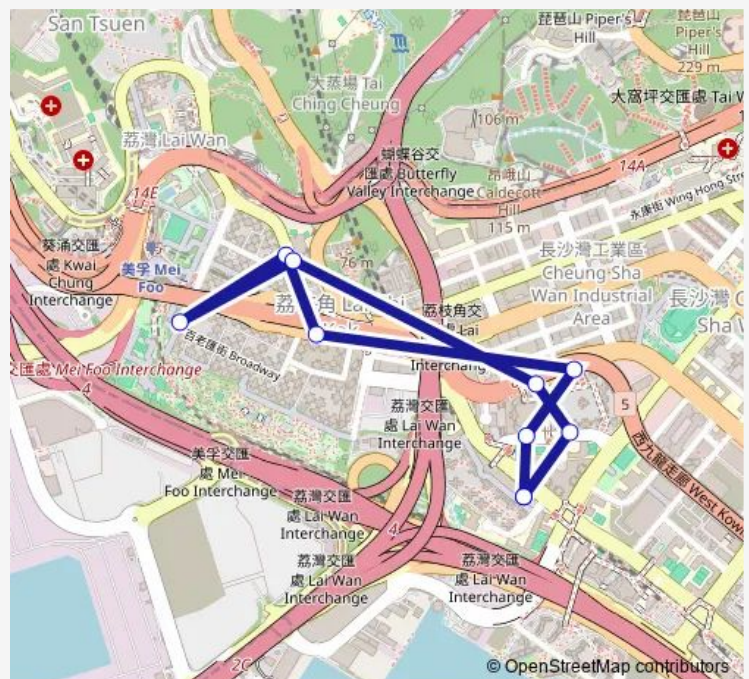

LAI CHI KOK Road, Outside Banyan Garden

Sham Shing Road, Outside Liberte

HOI LAI Estate

### Route schedule

HOI LAI Estate — HOI LAI Estate

Monday	06:30
Tuesday	06:30
Wednesday	06:30
Thursday	06:30
Friday	06:30
Saturday	06:30
Sunday	06:30

### Route info

Direction: HOI LAI Estate

Stops: 10

Trip Duration: 0 hour 16 min

81k — Sham Shui PO (HOI LAI Estate) - MEI FOO Station (Circular)

81k Bus time schedules and route maps are available in an offline PDF at [busmaps.com](https://busmaps.com). Use the [busmaps.com](https://busmaps.com) website to see live bus times, train schedule or subway schedule, and step-by-step directions for all public transit in Sham Shui Po