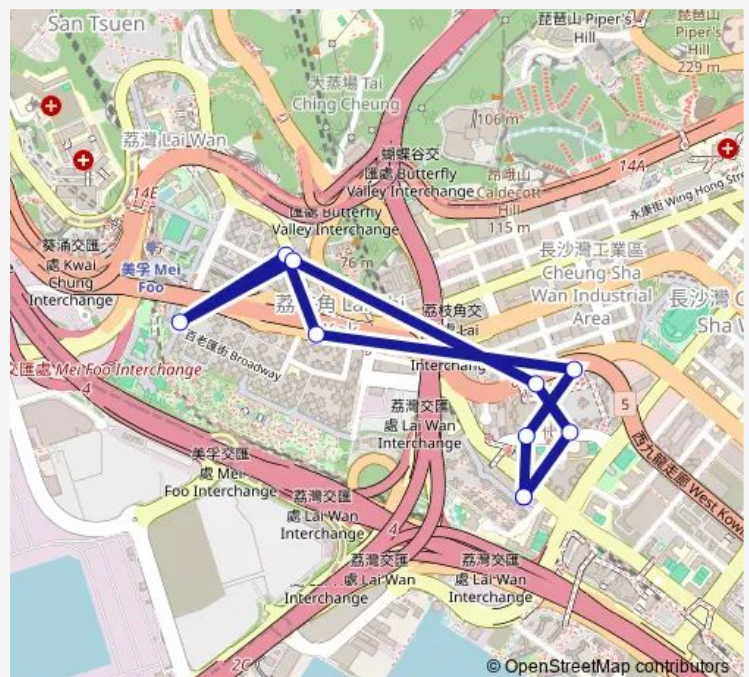

LAI CHI KOK ROAD, OUTSIDE LIBERTE

LAI CHI KOK ROAD, OUTSIDE MEI FOO SAN CHUEN PHASE 4

MEI LAI ROAD NEAR NASSAU STREET

LAI WAN MARKET

MEI LAI ROAD NEAR TONG NAI KAN JUNIOR SECONDARY COLLEGE

LAI CHI KOK ROAD, OUTSIDE BANYAN GARDEN

SHAM SHING ROAD, OUTSIDE LIBERTE

HOI LAI ESTATE

Route schedule

HOI LAI ESTATE — HOI LAI ESTATE

Monday	06:30
Tuesday	06:30
Wednesday	06:30
Thursday	06:30
Friday	06:30
Saturday	06:30
Sunday	06:30

Route info

Direction: HOI LAI ESTATE

Stops: 10

Trip Duration: 0 hour 16 min

81K — Sham Shui PO (HOI LAI Estate) - MEI FOO Station (Circular)

81K Bus time schedules and route maps are available in an offline PDF at busmaps.com. Use the busmaps.com website to see live bus times, train schedule or subway schedule, and step-by-step directions for all public transit in Sham Shui Po