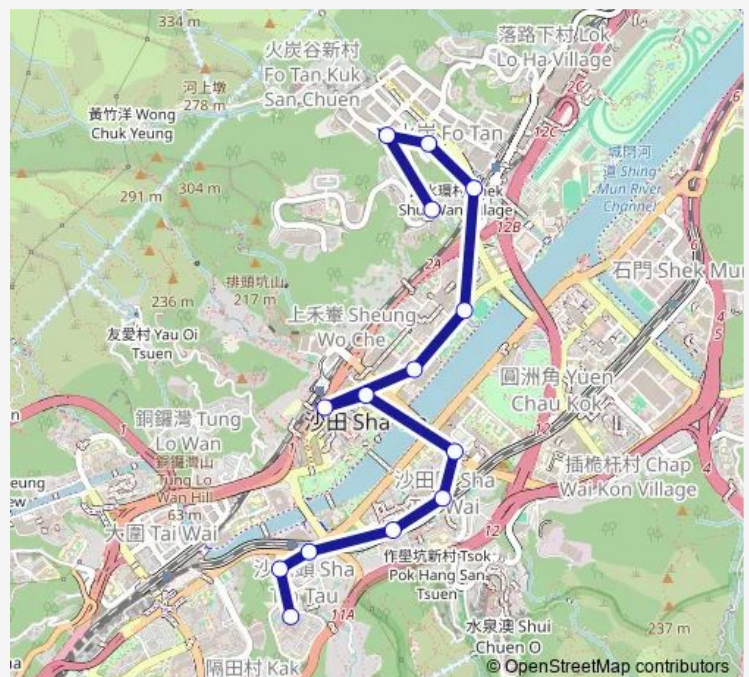

[Ctb] Chun Shek Estate, CHE Kung MIU Road[[Kmb+Ctb] Chun Shek Estate/
Chun Shek Estate, CHE Kung MIU Road[[Kmb] Chun Shek Estate[[Lwb] Chun Shek Estate

Route schedule

[Kmb] SUI WO Court BUS Terminus — [Kmb] SUN TIN WAI BUS Terminus

Monday	05:45-19:45
Tuesday	05:45-19:45
Wednesday	05:45-19:45
Thursday	05:45-19:45
Friday	05:45-19:45
Saturday	05:45-19:45
Sunday	05:45-00:20 ⁺¹

Route info

Direction: [Kmb] SUI WO Court BUS Terminus

Stops: 14

Trip Duration: 0 hour 32 min

81k — SUN TIN WAI - SUI WO Court

[Kmb] Shek Ying House Chun Shek Estate

[Kmb] SUN TIN WAI BUS Terminus

Direction

[Kmb] SUI WO Court BUS Terminus — [Kmb] SUN TIN WAI BUS Terminus