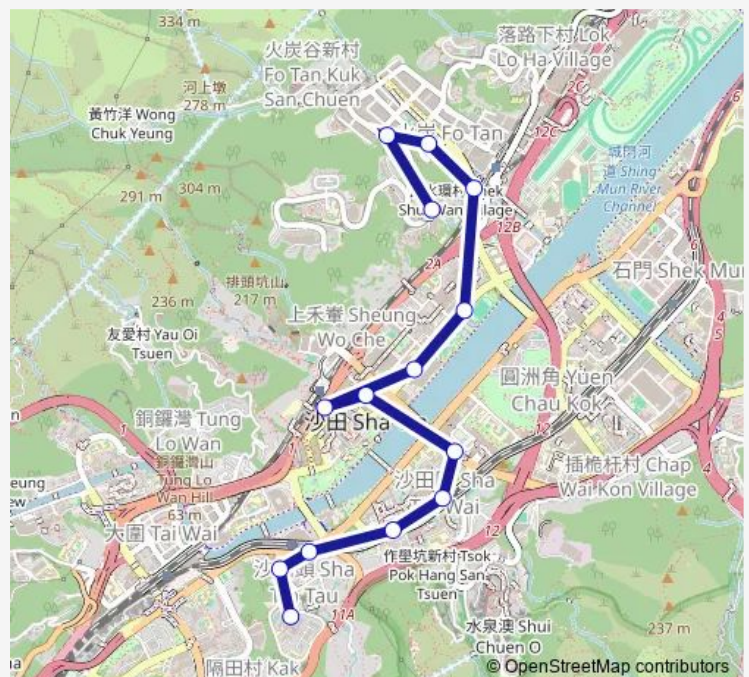

[Ctb] Chun Shek Estate, CHE Kung MIU Road[[Kmb+Ctb] Chun Shek Estate/<Br>Chun Shek Estate, CHE Kung MIU Road[[Kmb] Chun Shek Estate[[Lwb] Chun Shek Estate

Route schedule

[Kmb] SUI WO Court BUS Terminus — [Kmb] SUN TIN WAI BUS Terminus

Monday	05:45-19:45
Tuesday	05:45-19:45
Wednesday	05:45-19:45
Thursday	05:45-19:45
Friday	05:45-19:45
Saturday	05:45-19:45
Sunday	05:45-00:20 <sup>+1</sup>

Route info

Direction: [Kmb] SUI WO Court BUS Terminus

Stops: 14

Trip Duration: 0 hour 33 min

81K — SUN TIN WAI - SUI WO Court

[Kmb] Shek Ying House Chun Shek Estate

[Kmb] SUN TIN WAI BUS Terminus