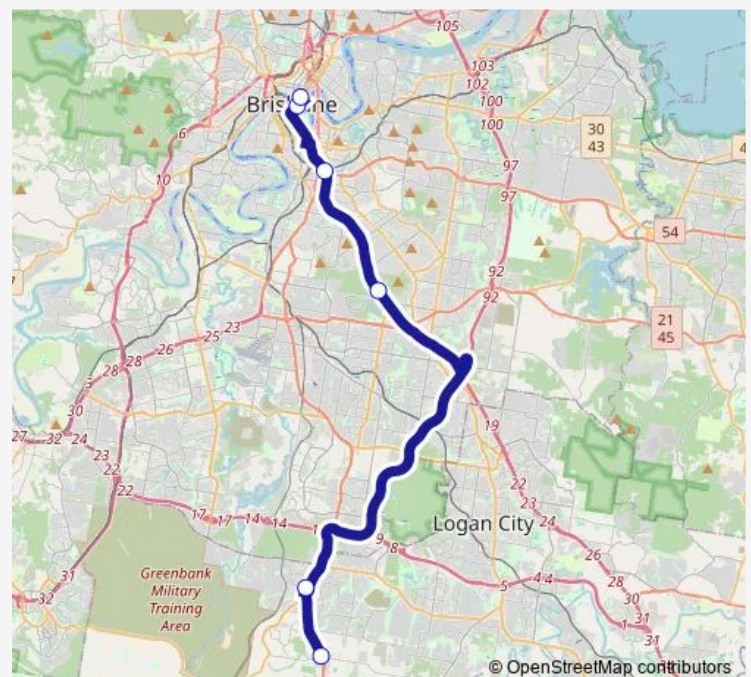

Greenbank RSL park 'n' ride

Griffith University station, platform 1

Buranda busway, platform 1

Elizabeth Street Stop 85

Creek Street Stop 149a

Route schedule

Park Ridge park 'n' ride stop A — Creek Street Stop 149a

Monday 05:45-08:15

Tuesday 05:45-08:15

Wednesday 05:45-08:15

Thursday 05:45-08:15

Friday 05:45-08:15

Saturday —

Sunday —

Route info

Direction: Park Ridge park 'n' ride stop A

Stops: 6

Trip Duration: 0 hour 49 min

P546 — Park Ridge - City via Greenbank & Griffith Uni

Direction

Elizabeth Street Stop 85 — Park Ridge park 'n' ride stop A

7 stops

Route schedule

Elizabeth Street Stop 85 — Park Ridge park 'n' ride stop A

Monday 15:30-17:35

Tuesday 15:30-17:35

Wednesday 15:30-17:35

Thursday 15:30-17:35

Friday 15:30-17:35

Saturday —