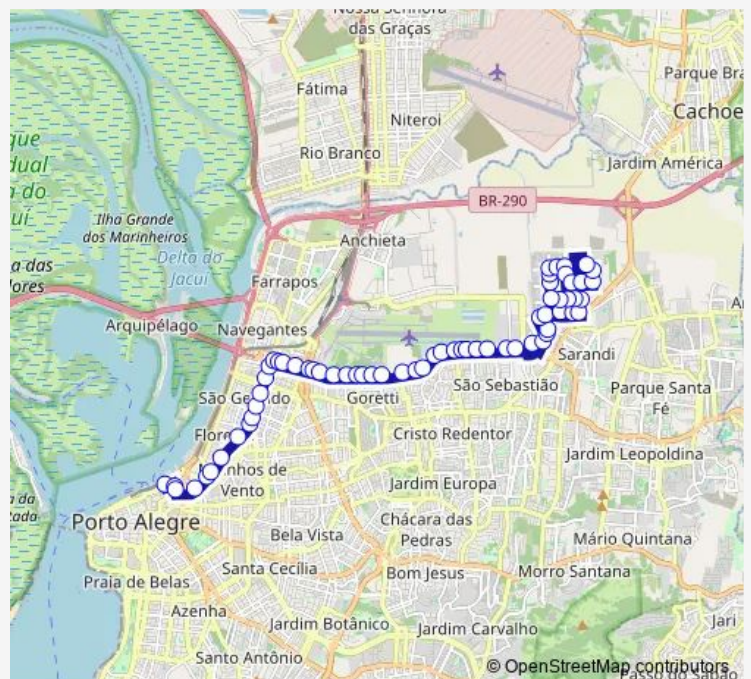

### Route schedule

Paulo Gomes DE Oliveira DF 193 — Voluntarios DA Patria 584

Monday 06:00-23:30

Tuesday 06:00-23:30

Wednesday 06:00-23:30

Thursday 06:00-23:30

Friday 06:00-23:30

Saturday 07:25-22:30

### Route info

Direction: Paulo Gomes DE Oliveira DF 193

Stops: 63

Trip Duration: 0 hour 45 min

7151 — Sarandi / Sertorio

Francisco Pinto DA Fontoura DF 283

Francisco Pinto DA Fontoura DF 105

Sertorio 7070