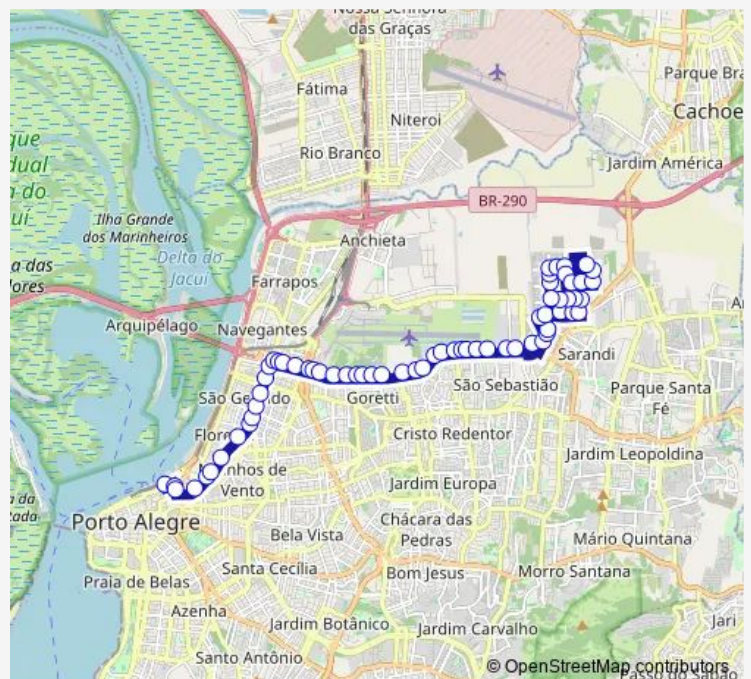

Gauchos 1250/260

Moreira DA Silva 220

Moreira DA Silva 4

Route schedule

Paulo Gomes DE Oliveira DF 193 — Voluntarios DA Patria 584

Monday 06:00-23:30

Tuesday 06:00-23:30

Wednesday 06:00-23:30

Thursday 06:00-23:30

Friday 06:00-23:30

Saturday 07:25-22:30

Sunday 07:30-21:00

Route info

Direction: Paulo Gomes DE Oliveira DF 193

Stops: 63

Trip Duration: 0 hour 46 min