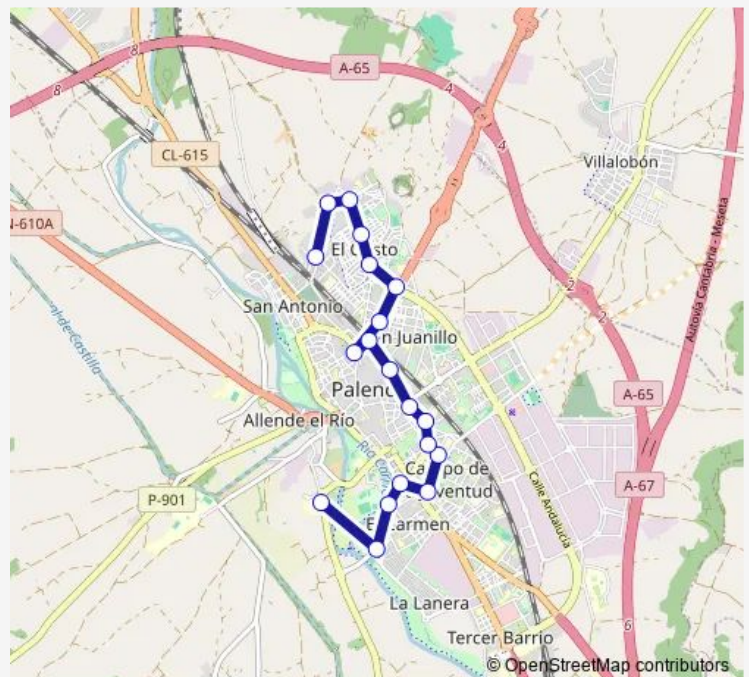

Direction

Hospital Rio Carrion Regreso-P — El Valle -P

19 stops

[Open route schedule](#)

Hospital Rio Carrion Regreso-P

La Lanera -P

P.De La Julia(Esq.S.J.Cruz) -P

P.De La Julia(Fte.Maristas) -P

Av.Santander(Fte.Villacasar)-P

Av.Derechos Humanos(Rotonda)-P

P. Del Otero(Frente Iglesia)-P

C.Santa Eufemia(Juan Mena)-P

Cam.Sta.Eufemia (Fte.Plaza)-P

Cam.La Miranda (Institutos) -P

El Valle -P

Route schedule

Hospital Rio Carrion Regreso-P — El Valle -P

Monday 07:00-21:00

Tuesday 07:00-21:00

Wednesday 07:00-21:00

Thursday 07:00-21:00

Friday 07:00-21:00

Saturday 07:00-14:00

Sunday —

Route info

Direction: Hospital Rio Carrion Regreso-P

Stops: 19

Trip Duration: 0 hour 20 min

ALSA - L5v Bus time schedules and route maps are available in an offline PDF at busmaps.com. Use the busmaps.com website to see live bus times, train schedule or subway schedule, and step-by-step directions for all public transit in Palencia