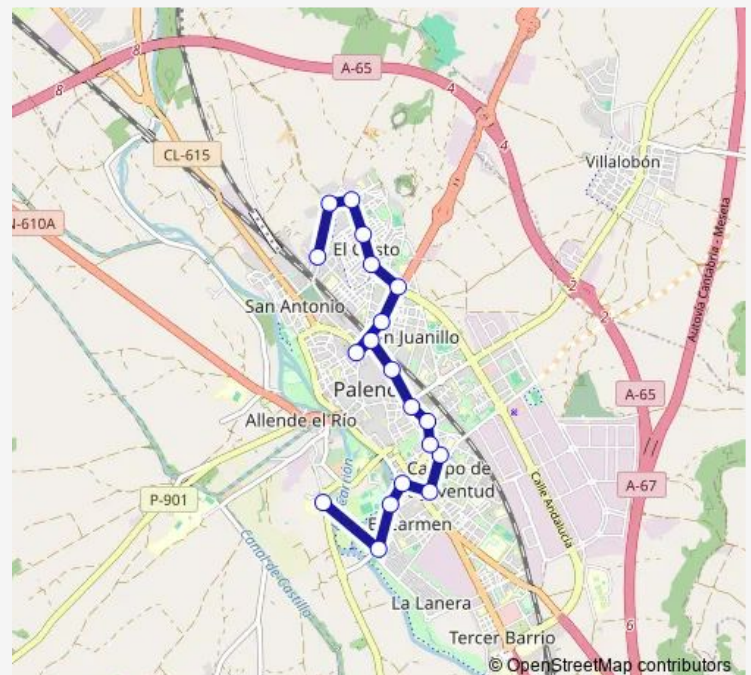

Direction

Hospital Rio Carrion Regreso-P — El Valle -P

19 stops

[Open route schedule](#)

Hospital Rio Carrion Regreso-P

La Lanera -P

P.De La Julia(Esq.S.J.Cruz) -P

P.De La Julia(Fte.Maristas) -P

Av.Santander(Fte.Villacasar)-P

Av.Derechos Humanos(Rotonda)-P

P. Del Otero(Frente Iglesia)-P

C.Santa Eufemia(Juan Mena)-P

Cam.Sta.Eufemia (Fte.Plaza)-P

Cam.La Miranda (Institutos) -P

El Valle -P

Route schedule

Hospital Rio Carrion Regreso-P — El Valle -P

Monday 07:00-21:00

Tuesday 07:00-21:00

Wednesday 07:00-21:00

Thursday 07:00-21:00

Friday 07:00-21:00

Saturday 07:00-14:00

Sunday —

Route info

Direction: Hospital Rio Carrion Regreso-P

Stops: 19

Trip Duration: 0 hour 20 min

Alsa - L5v Bus time schedules and route maps are available in an offline PDF at busmaps.com. Use the busmaps.com website to see live bus times, train schedule or subway schedule, and step-by-step directions for all public transit in Palencia