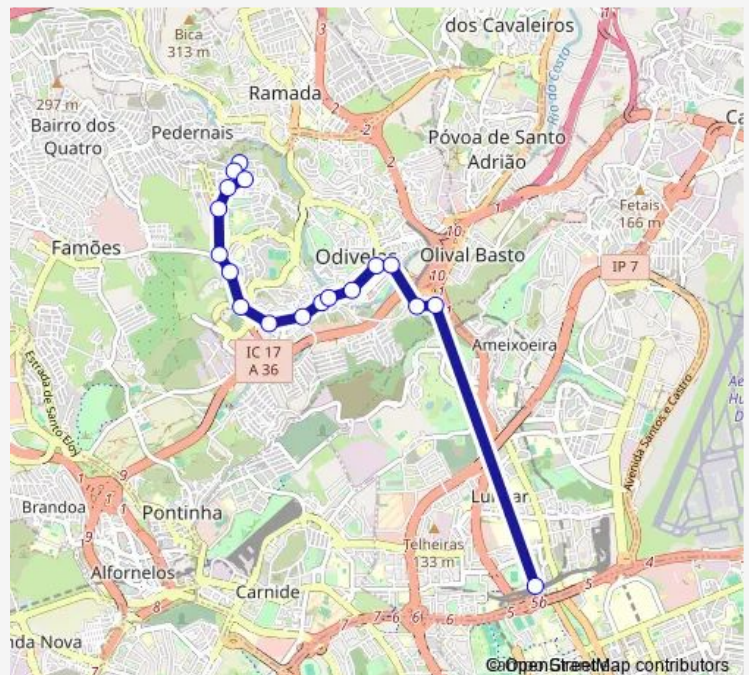

### Route schedule

Arroja (Pcta Manuela Porto) — Lisboa (Campo Grande)

Monday 05:30-19:10

Tuesday 05:30-19:10

Wednesday 05:30-19:10

Thursday 05:30-19:10

Friday 05:30-19:10

Saturday —

### Route info

Direction: Arroja (Pcta Manuela Porto)

Stops: 18

Trip Duration: 0 hour 25 min

■ 226 - Arroja - Sr Roubado (Metro)

Bus time schedules and route maps are available in an offline PDF at [busmaps.com](https://busmaps.com). Use the [busmaps.com](https://busmaps.com) website to see live bus times, train schedule or subway schedule, and step-by-step directions for all public transit in Lisbon