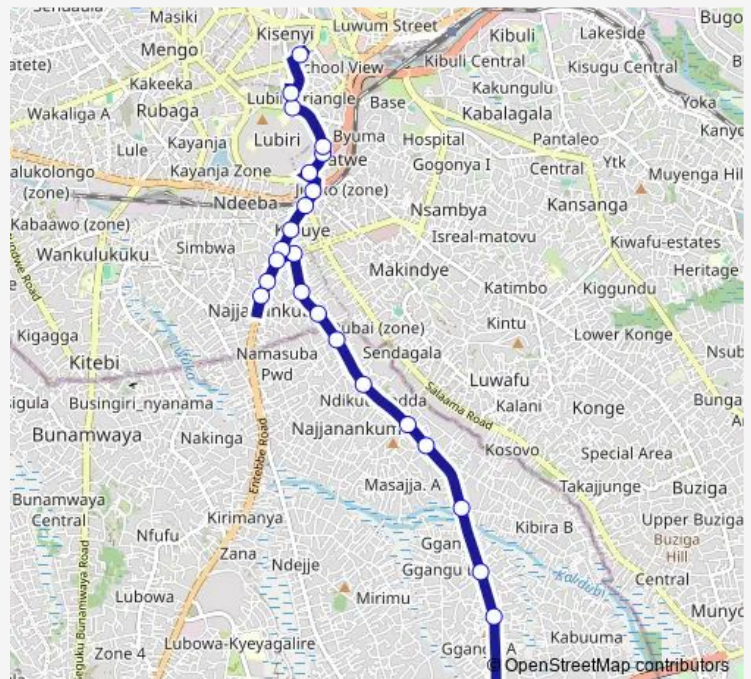

Bus Ic079 Kibiri Stage-Kisenyi

[Go to website](#)

Direction

Kibiri — Dahabismil Forex Bureau (Kisenyi)

24 stops

[Open route schedule](#)

- Kibiri
- Jordan Medical Centre
- Gango
- Bussabala Rd - River
- Little Pony Primary School
- St. Paul Church - Masajja Dental Clinic
- Good Health Medical Centre (Bussabala Rd)
- Bussabala Rd
- Jika Medical Centre (Bussabala Rd)
- Busabala Rd
- Namasole Rd - Busabala Rd Jct
- Shell (Najjanankumbi)
- Ulga (Najjanankumbi)
- Super Oil (Najjanankumbi)
- Stella - Najjanankumbi
- Total (Najjanankumbi)
- Kobil (Kibuye)
- Kibuye Roundabout
- Nakumatt (Lubiri Ring Rd)
- Lubiri Ring Rd - Kayemba Rd Jct
- Lucky Complex (Luriri Ring Rd)

Route schedule

Kibiri — Dahabismil Forex Bureau (Kisenyi)

Monday	06:30-19:00
Tuesday	06:30-19:00
Wednesday	06:30-19:00
Thursday	06:30-19:00
Friday	06:30-19:00
Saturday	06:30-19:00
Sunday	06:30-19:00

Route info

Direction: Kibiri

Stops: 24

Trip Duration: 1 hour 16 min

Ic079 — Kibiri Stage-Kisenyi

Lubiri High School

Faith Primary School

Dahabismil Forex Bureau (Kisenyi)

Direction

Friday 06:30-19:00

Saturday 06:30-19:00

Sunday 06:30-19:00

Route info

Direction: Kobil (Kisenyi - Mwanga li Rd)

Stops: 23

Trip Duration: 0 hour 40 min

Ic079 Bus time schedules and route maps are available in an offline PDF at busmaps.com. Use the busmaps.com website to see live bus times, train schedule or subway schedule, and step-by-step directions for all public transit in Kampala