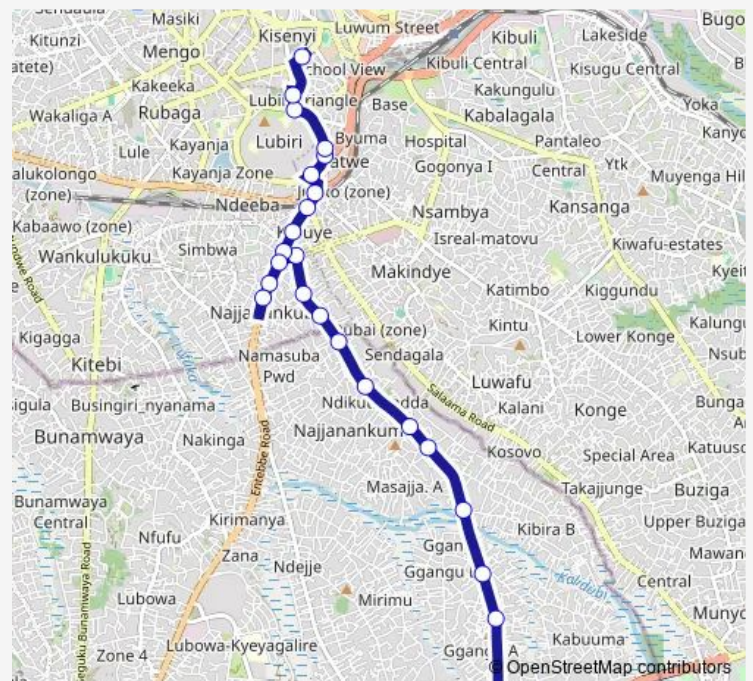

### Direction

Kibiri — Dahabismil Forex Bureau (Kisenyi)

24 stops

[Open route schedule](#)

- Kibiri
- Jordan Medical Centre
- Gango
- Bussabala Rd - River
- Little Pony Primary School
- St. Paul Church - Masajja Dental Clinic
- Good Health Medical Centre (Bussabala Rd)
- Bussabala Rd
- Jika Medical Centre (Bussabala Rd)
- Busabala Rd
- Namasole Rd - Busabala Rd Jct
- Shell (Najjanankumbi)
- Ulga (Najjanankumbi)
- Super Oil (Najjanankumbi)
- Stella - Najjanankumbi
- Total (Najjanankumbi)
- Kobil (Kibuye)
- Kibuye Roundabout
- Nakumatt (Lubiri Ring Rd)
- Lubiri Ring Rd - Kayemba Rd Jct
- Lucky Complex (Luriri Ring Rd)

### Route schedule

Kibiri — Dahabismil Forex Bureau (Kisenyi)

Monday	06:30-19:00
Tuesday	06:30-19:00
Wednesday	06:30-19:00
Thursday	06:30-19:00
Friday	06:30-19:00
Saturday	06:30-19:00
Sunday	06:30-19:00

### Route info

Direction: Kibiri

Stops: 24

Trip Duration: 1 hour 18 min

IC079 — Kibiri Stage-Kisenyi

Lubiri High School

Faith Primary School

Dahabismil Forex Bureau (Kisenyi)

## Route info

Direction: Kobil (Kisenyi - Mwanga li Rd)

Stops: 23

Trip Duration: 0 hour 49 min

IC079 Bus time schedules and route maps are available in an offline PDF at [busmaps.com](https://busmaps.com). Use the [busmaps.com](https://busmaps.com) website to see live bus times, train schedule or subway schedule, and step-by-step directions for all public transit in Kampala