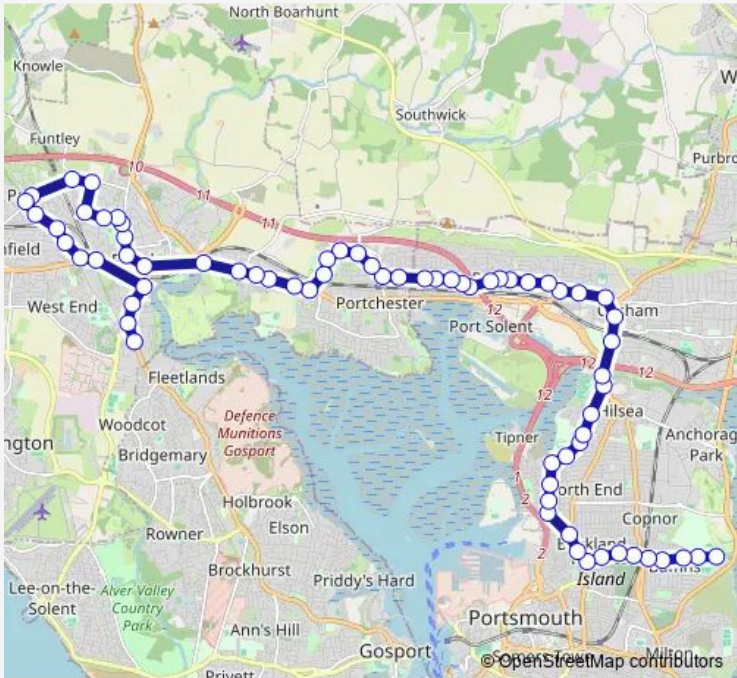

## Bus PC1 Portchester - Portsmouth College

[Go to website](#)

**Direction**  
 Bus Station — Portsmouth College  
 53 stops  
[Open route schedule](#)

- Bus Station
- Delme Arms
- Birdwood Grove
- The Thicket
- Beaulieu Avenue
- The Seagull
- The Crematorium
- Jute Close
- Kilmiston Drive
- Steep Close
- Lavelock Lea
- Portsvie Gardens
- Mountview Avenue
- Rowland Road
- Truro Road
- Pendennis Road
- Bodmin Road
- Woofferton Road
- Nailsworth Road
- Allaway Avenue Shops
- Walford Road

Route schedule  
 Bus Station — Portsmouth College

Monday	12:20
Tuesday	12:20
Wednesday	12:20
Thursday	12:20
Friday	12:20
Saturday	—
Sunday	—

Route info  
 Direction: Bus Station  
 Stops: 53  
 Trip Duration: 0 hour 55 min

■ PC1 — Portchester - Portsmouth College **BusMaps**

Credenhill Road

Clacton Road

Allaway Avenue

Wymering Lane

First Avenue

Health Centre

Cosham Interchange