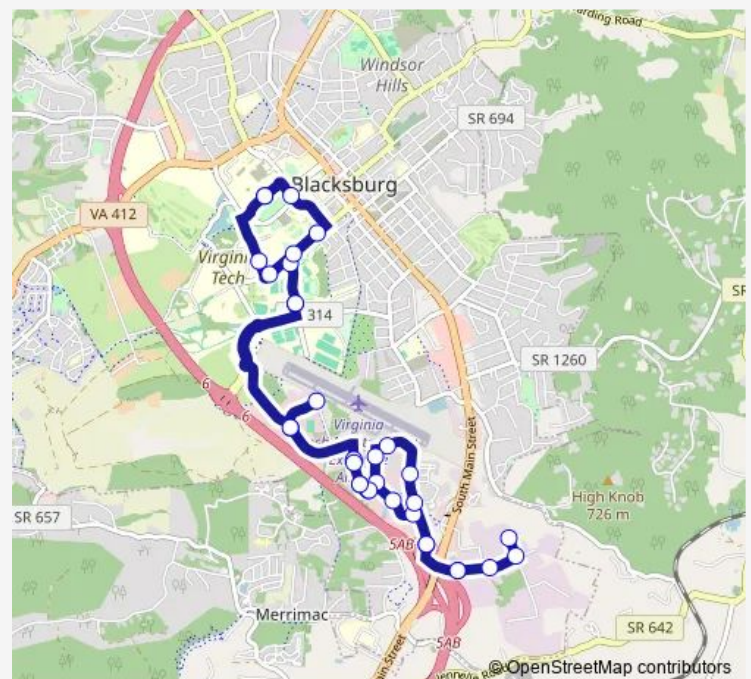

Research Ctr/N Knollwood Nbnd

Route schedule

Burruss Hall — Burruss Hall

Monday 12:22

Tuesday 12:22

Wednesday 12:22

Thursday 12:22

Friday 12:22

Saturday 09:20-18:00

Sunday —

Route info

Direction: Burruss Hall

Stops: 34

Trip Duration: 0 hour 45 min

Airport

Kraft/Tech Center Dr Sbd

Kraft/Moss Bldg Sbd

Pratt/Kraft Wbnd

Pratt Dr/Garvin Bldg Nbd

Pratt Dr/Andrews Bldg Nbd

Research Ctr/Innovation Nbd

Innovation/Smoot Wbnd

Lane Stadium S Endzone Nbd

Cassell Coliseum

Tennis Courts

Newman Library

Burruss Hall

Direction

Burruss Hall — Burruss Hall

33 stops

[Open route schedule](#)

Burruss Hall