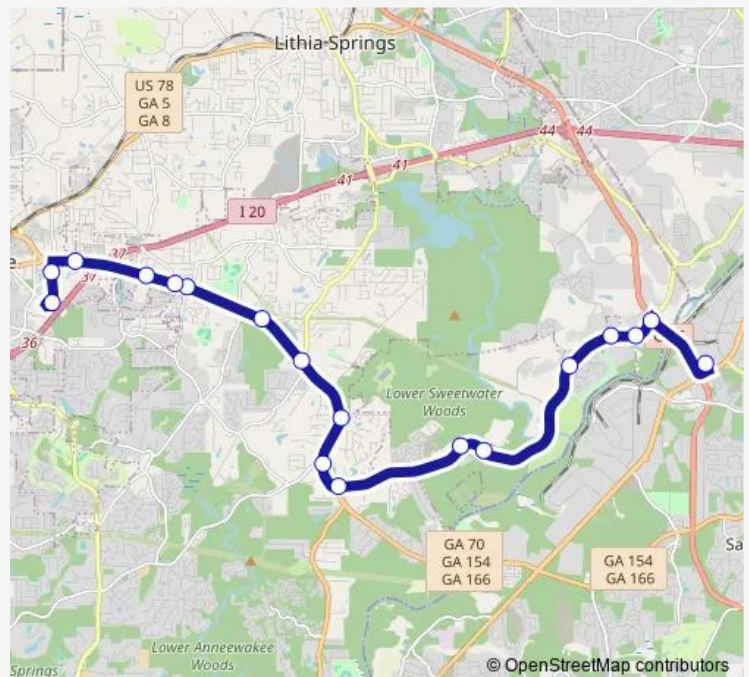

Riverside W @ Coloplast

Riverside W @ Rock House

Riverside Rd @ Avonlea Tributary

1901 Riverside Dr(Mcmaster-Carr)

Riverside W @ Red Cross

Fairburn Rd @ Riverside Pkwy

Fairburn Rd @ Anneewakee Rd

Fairburn Rd @ Factory Shoals Elementary

Route schedule

Bakers Ferry Rd @ Fulton Ind — Connect Douglas Mmtc

Monday 06:00-19:30

Tuesday 06:00-19:30

Wednesday 06:00-19:30

Thursday 06:00-19:30

Friday 06:00-19:30

Saturday 07:00-19:00

Sunday —

Route info

Direction: Bakers Ferry Rd @ Fulton Ind

Stops: 18

Trip Duration: 1 hour 0 min

40f — Route 40 (Fulton Ind Blvd inbound)

Direction

Connect Douglas Mmtc — Bakers Ferry Rd @ Fulton Ind

20 stops

[Open route schedule](#)

Connect Douglas Mmtc

Duralee Ln @ Walgreens

Fairburn Rd @ Burger King

Fairburn Rd @ Bridlewood Townehomes

Douglasville Police Department

Waffle House @ Fairburn Rd