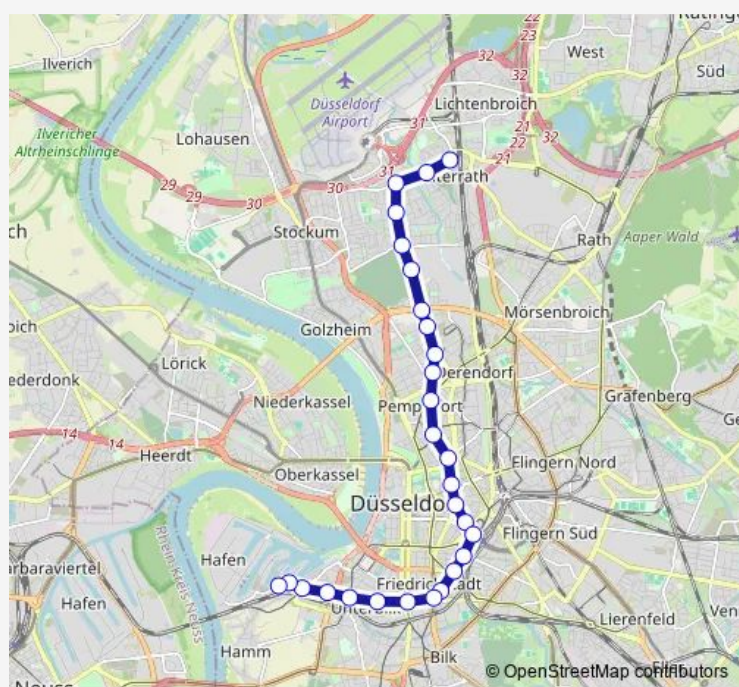

D-Spichernplatz

Route schedule

D-PSD Bank Dome — D-Spichernplatz

Monday	04:41-01:20 ⁺¹
Tuesday	04:41-01:20 ⁺¹
Wednesday	04:41-01:20 ⁺¹
Thursday	04:41-01:20 ⁺¹
Friday	04:41-01:20 ⁺¹
Saturday	05:05-01:20 ⁺¹
Sunday	05:05-01:20 ⁺¹

Route info

Direction: D-PSD Bank Dome

Stops: 10

Trip Duration: 0 hour 14 min

707 — D-Unterrath - Jacobistraße - Düsseldorf Hbf -
Bilker Kirche - D-Medienhafen, Kesselstraße

Direction

D-Spichernplatz — D-PSD Bank Dome

10 stops

[Open route schedule](#)

D-Spichernplatz

D-Tannenstraße

D-Johannstraße

D-Großmarkt

D-An der Piwipp

D-Elsässer Straße

Route info

Direction: D-Spichernplatz

Stops: 10

Trip Duration: 0 hour 16 min

Direction

D-Medienhafen, Kesselstraße — D-Spichernplatz

21 stops

[Open route schedule](#)