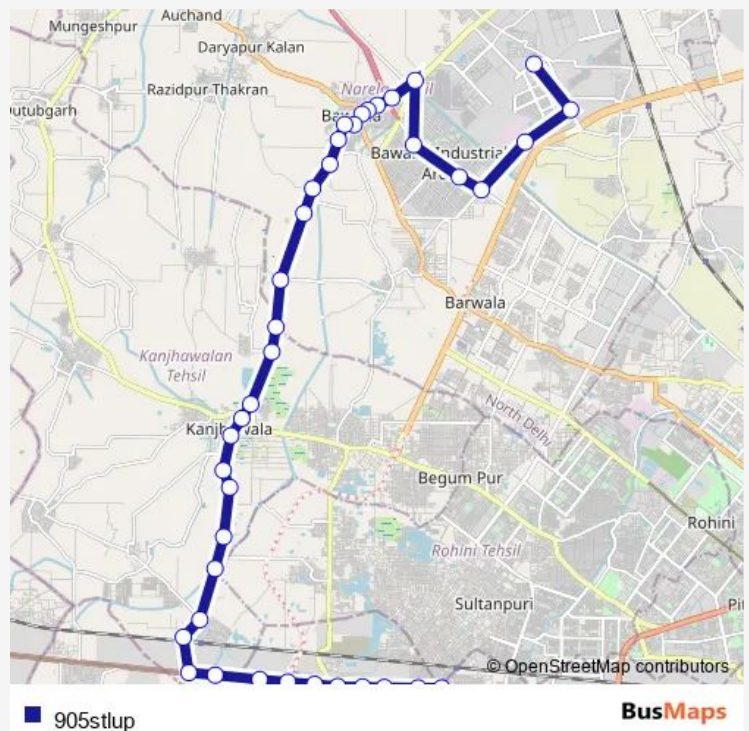

Bus 905stlup

[Go to website](#)

Direction

Bawana Sec 5 Cluster Depot — Qamruddin Nagar Terminal

39 stops

[Open route schedule](#)

- Bawana Sec 5 Cluster Depot
- Holambi Crossing
- Pragati Power Station Bawana
- Rajeev Ratan Aawas Bawana
- Ganga Toli Mandir Bawana
- Bawana Sec 1 Crossing
- JJ Colony Bawana Crpf Camp
- Dsidc Bawana Sec 2
- Bawana Village
- Bawana Dispensary
- Bawana Village
- Primary School
- Panchayat Ghar
- Ishwar Colony
- Krishna Vihar
- Bajit Pur Xing
- Shri Krishna Gaushala
- Prem Piyau
- Sultan Pur Xing
- Chandpur Crossing
- SDM Court Kanjhawala

Route schedule

Bawana Sec 5 Cluster Depot — Qamruddin Nagar Terminal

Monday	04:10-09:00
Tuesday	04:10-09:00
Wednesday	04:10-09:00
Thursday	04:10-09:00
Friday	04:10-09:00
Saturday	04:10-09:00
Sunday	04:10-09:00

Route info

Direction: Bawana Sec 5 Cluster Depot

Stops: 39

Trip Duration: 1 hour 53 min

Kanjhawala Chowk

Kanjhawala Village

Kanjhawala Depot (Narela Road)

Desu Sub Station

Haryana Shakti School Kanjhawala

Sir Chhotu Ram Polytechnic

Ghevra Village

FCI Ghevra

Ghevra Crossing / Ghevra Metro Station

Hiran Kudna Crossing

Mile Stone / Shiv Shankar Dharam Kanta

Mundka Industrial Area / Mundka School