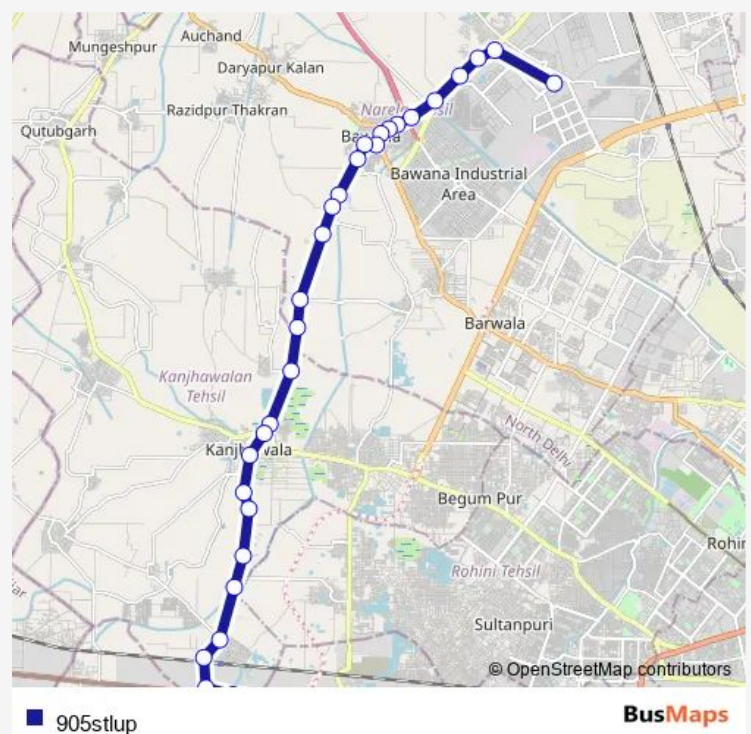

SDM Court Kanjhawala

Kanjhawala School

Kanjhawala Village

Route schedule

Bawana Sec 5 Cluster Depot — Qamruddin Nagar Terminal

Monday 05:50-16:00

Tuesday 05:50-16:00

Wednesday 05:50-16:00

Thursday 05:50-16:00

Friday 05:50-16:00

Saturday 05:50-16:00

Sunday 05:50-16:00

Route info

Direction: Bawana Sec 5 Cluster Depot

Stops: 37

Trip Duration: 1 hour 37 min

Kanjhawala Depot (Narela Road)

Desu Sub Station

Haryana Shakti School Kanjhawala

Sir Chhotu Ram Polytechnic

Ghevra Village

FCI Ghevra

Ghevra Crossing / Ghevra Metro Station

Hiran Kudna Crossing