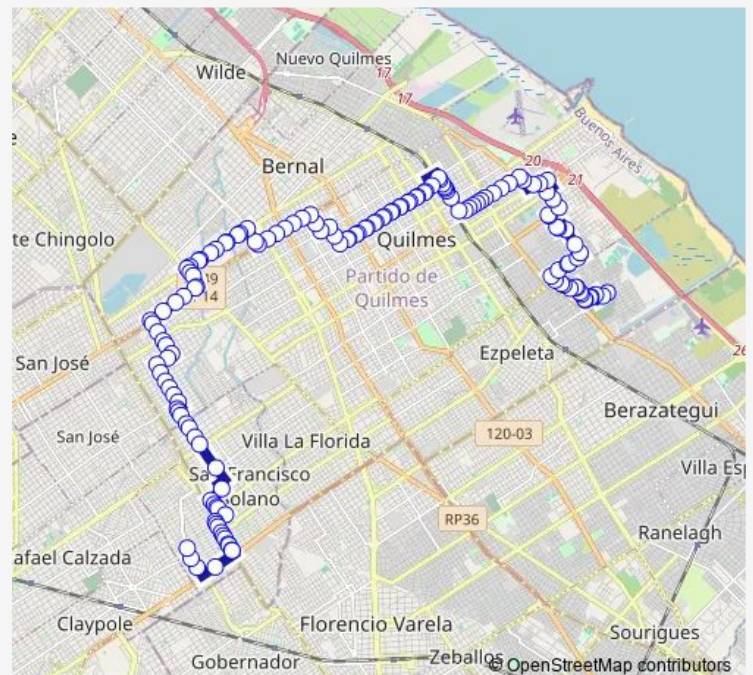

Ricardo Güiraldes 535

Ricardo Güiraldes 677

José Evaristo Uriburu 1708

Ricardo Güiraldes 799-849

Emilio Zola 1700-1748

Route schedule

LA Guarda 1400-1468 — Charcas SUR 599-649

Monday 01:24-00:40⁺¹

Tuesday 01:24-00:40⁺¹

Wednesday 01:24-00:40⁺¹

Thursday 01:24-00:40⁺¹

Friday 01:24-00:40⁺¹

Saturday 04:50-02:30⁺¹

Sunday 03:30-23:30

Route info

Direction: LA Guarda 1400-1468

Stops: 146

Trip Duration: 1 hour 24 min

■ 257B — Jpbsas257

Emilio Zola 1562

Emilio Zola 1400-1448

Gelly Y Obes 800-838

Monroe 1323

MONROE 1150-1290