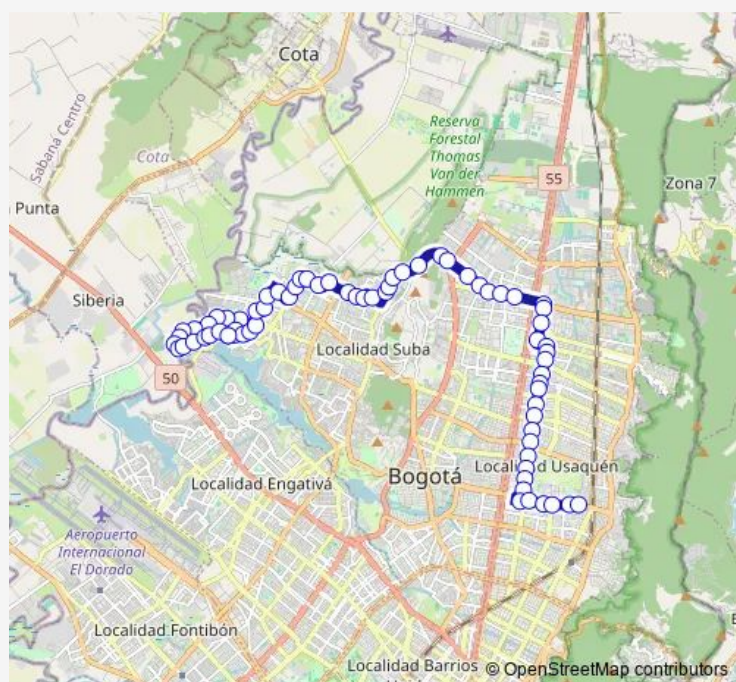

KR 129 - CL 138

Route schedule

CL 132 - KR 145a Br Villa Gloria Gaitana — AC 127 - KR 11c

Monday —

Tuesday —

Wednesday —

Thursday —

Friday —

Saturday —

Sunday 06:00-12:00

Route info

Direction: CL 132 - KR 145a Br Villa Gloria Gaitana

Stops: 71

Trip Duration: 1 hour 49 min

KR 129a - CL 142d Suba Tibabuyes

KR 128 - CL 143