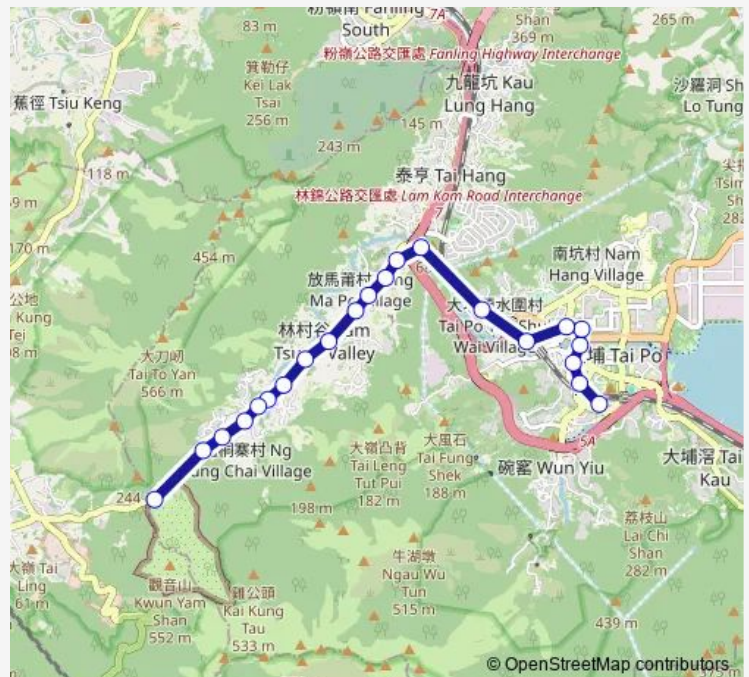

Thursday 18:30-19:45

Friday 18:30-19:45

Saturday —

Sunday —

Route info

Direction: [Kmb] TAI PO Market Station BUS Terminus[[Lwb] TAI PO Market Station

Stops: 22

Trip Duration: 0 hour 33 min