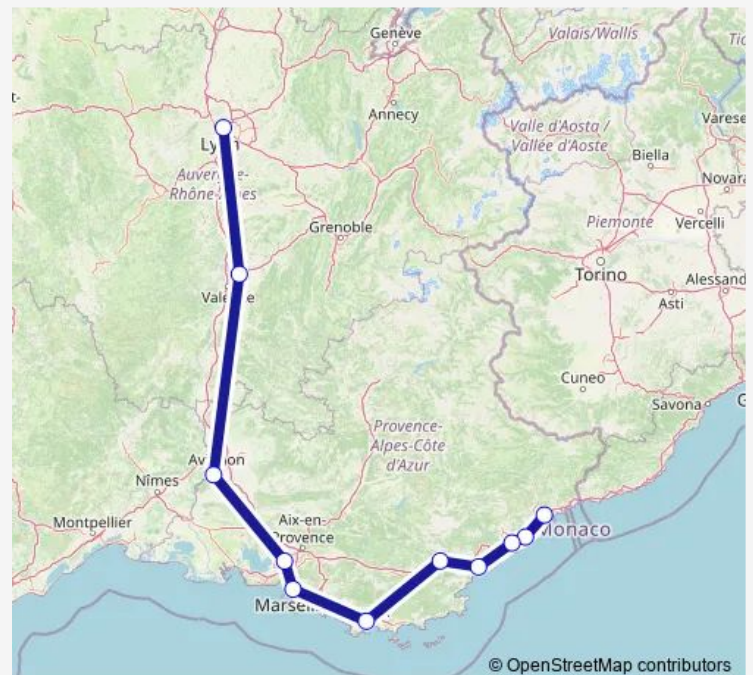

Marseille Saint-Charles

Toulon

Saint-Raphaël Valescure

Cannes

Antibes

Nice-Ville

### Route schedule

Lyon Part Dieu — Nice-Ville

Monday 06:28-13:55

Tuesday 06:28-13:55

Wednesday 06:28-13:55

Thursday 06:28-13:55

Friday 06:28-13:55

Saturday 06:28-13:55

### Route info

Direction: Lyon Part Dieu

Stops: 10

Trip Duration: 4 hour 58 min

■ 041F — Lyon - Paca

**Direction**

Nice-Ville — Lyon Part Dieu

11 stops

[Open route schedule](#)

Nice-Ville

Antibes

Cannes

Saint-Raphaël Valescure

Les Arcs - Draguignan

Toulon

Marseille Saint-Charles