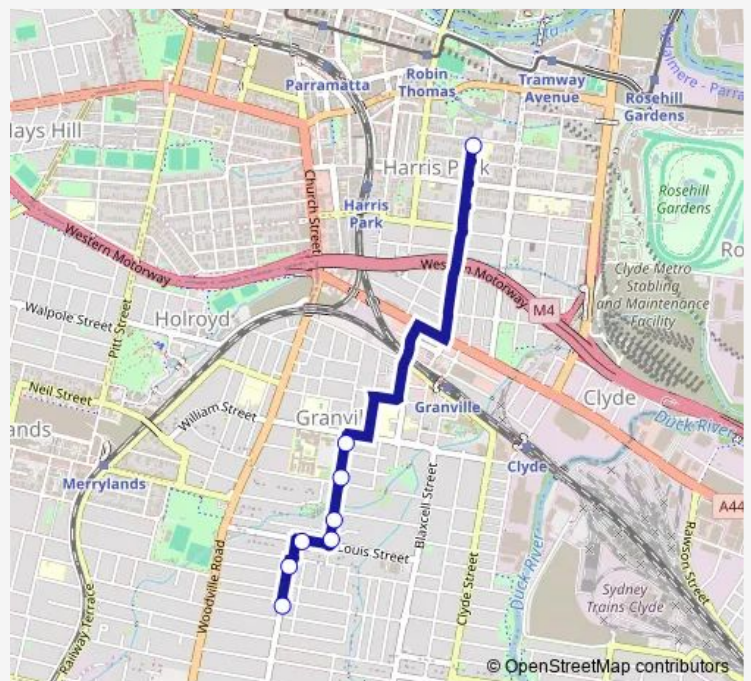

School Bus S436 Maronite College of the Holy Family to Merrylands

Go to website

Direction

Maronite College Of The Holy Family, Good St — Excelsior St At Farnell St

8 stops

[Open route schedule](#)

Maronite College Of The Holy Family, Good St

The Avenue Before Queen St

The Avenue Opp Tafe South Western Sydney Children's Centre

The Avenue After John St

The Avenue At Louis St

Louis St At Excelsior St

Excelsior St After Meadows St

Excelsior St At Farnell St

Route schedule

Maronite College Of The Holy Family, Good St — Excelsior St At Farnell St

| | |
|-----------|-------|
| Monday | 15:25 |
| Tuesday | 15:25 |
| Wednesday | 15:25 |
| Thursday | 15:25 |
| Friday | 15:25 |
| Saturday | — |
| Sunday | — |

Route info

Direction: Maronite College Of The Holy Family, Good St

Stops: 8

Trip Duration: 0 hour 10 min

S436 — Maronite College of the Holy Family to Merrylands

S436 School Bus time schedules and route maps are available in an offline PDF at busmaps.com. Use the busmaps.com website to see live bus times, train schedule or subway schedule, and step-by-step directions for all public transit in Parramatta