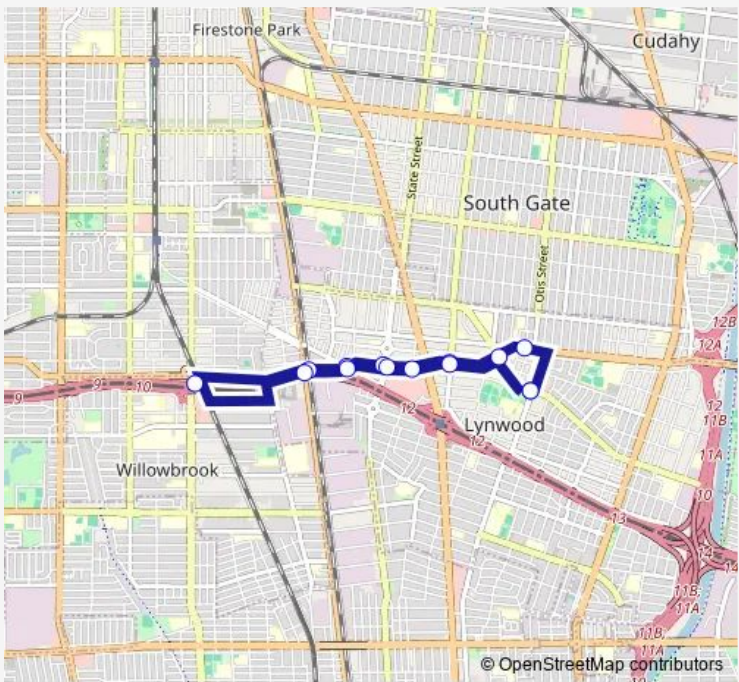

Bus Route D Weekend

[Go to website](#)

Direction
 MLK Jr. & Bullis (Transit Center) — MLK Jr. & Bullis (Transit Center)
 14 stops
[Open route schedule](#)

- MLK Jr. & Bullis (Transit Center)
- [Route D] Imperial Hwy & Mallison Ave
- [Route D] Imperial Hwy & California Ave
- [Route D] Imperial Hwy & State St
- [Route D] Imperial Hwy & Fernwood Ave
- [Route D] Imperial Hwy & Alameda St
- [Route D] Blue Line
- [Route D] Imperial Hwy & Alameda St
- [Route D] Imperial Hwy & Fernwood Ave
- [Route D] Imperial Hwy & State St
- [Route D] Imperial Hwy & Peach St
- [Route D] Imperial Hwy & California Ave
- [Route D] Imperial Hwy & MLK Jr Blvd
- MLK Jr. & Bullis (Transit Center)

Route schedule
 MLK Jr. & Bullis (Transit Center) — MLK Jr. & Bullis (Transit Center)

Monday	—
Tuesday	—
Wednesday	—
Thursday	—
Friday	—
Saturday	06:30-17:40
Sunday	06:30-17:40

Route info
 Direction: MLK Jr. & Bullis (Transit Center)
 Stops: 14
 Trip Duration: 0 hour 25 min

Bus time schedules and route maps are available in an offline PDF at busmaps.com. Use the busmaps.com website to see live bus times, train schedule or subway schedule, and step-by-step directions for all public transit in Lynwood