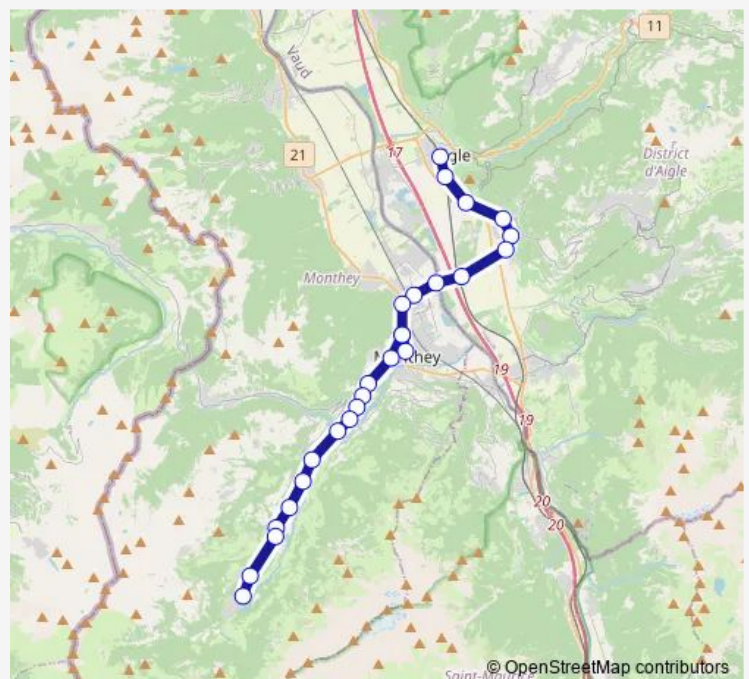

Monthey-En Place

Monthey-Hôpital

Chemex

Croix-du-Nant

Les Neys

Route de Morgins

Troistorrents

Route schedule

Aigle — Troistorrents

Monday 10:08

Tuesday 10:08

Wednesday 10:08

Thursday 10:08

Friday —

Saturday —

Sunday —

Route info

Direction: Aigle

Stops: 17

Trip Duration: 0 hour 42 min

■ R72

Direction

Monthey-Ville — Champéry

15 stops