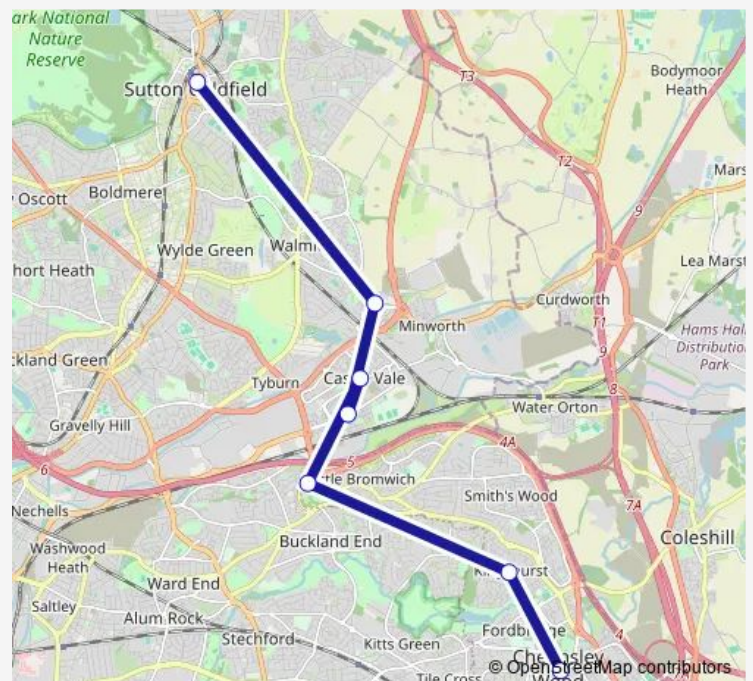

### Route schedule

Gracechurch Centre — Chelmsley Interchange

Monday —

Tuesday —

Wednesday —

Thursday —

Friday —

Saturday —

### Route info

Direction: Gracechurch Centre

Stops: 7

Trip Duration: 0 hour 54 min

71a

**Direction**

Chelmsley Interchange — Gracechurch Centre

7 stops

## Route schedule

Chelmsley Interchange — Gracechurch Centre

Monday	—
Tuesday	—
Wednesday	—
Thursday	—
Friday	—
Saturday	—
Sunday	04:10-20:03

## Route info

Direction: Chelmsley Interchange

Stops: 7

Trip Duration: 0 hour 55 min

71a Bus time schedules and route maps are available in an offline PDF at busmaps.com. Use the busmaps.com website to see live bus times, train schedule or subway schedule, and step-by-step directions for all public transit in Birmingham