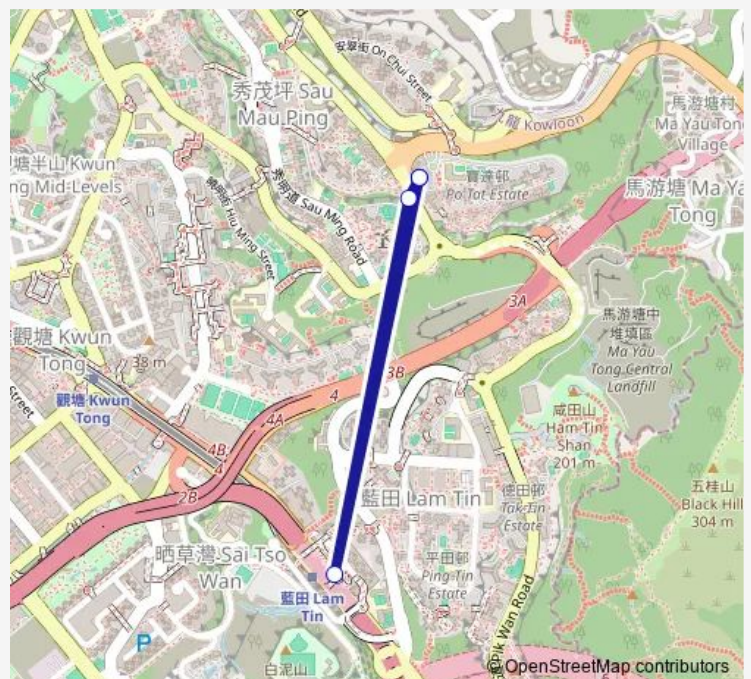

### Route schedule

PO TAT Estate Public Transport Interchange — PO TAT Estate Public Transport Interchange

Monday	06:00-00:23 <sup>+1</sup>
Tuesday	06:00-00:23 <sup>+1</sup>
Wednesday	06:00-00:23 <sup>+1</sup>
Thursday	06:00-00:23 <sup>+1</sup>
Friday	06:00-00:23 <sup>+1</sup>
Saturday	06:00-00:23 <sup>+1</sup>
Sunday	06:00-00:23 <sup>+1</sup>

### Route info

Direction: PO TAT Estate Public Transport Interchange

Stops: 4

Trip Duration: 0 hour 12 min

71a — PO TAT Estate - LAM TIN Station (Circular)

71a Bus time schedules and route maps are available in an offline PDF at [busmaps.com](https://busmaps.com). Use the [busmaps.com](https://busmaps.com) website to see live bus times, train schedule or subway schedule, and step-by-step directions for all public transit in Kwun Tong