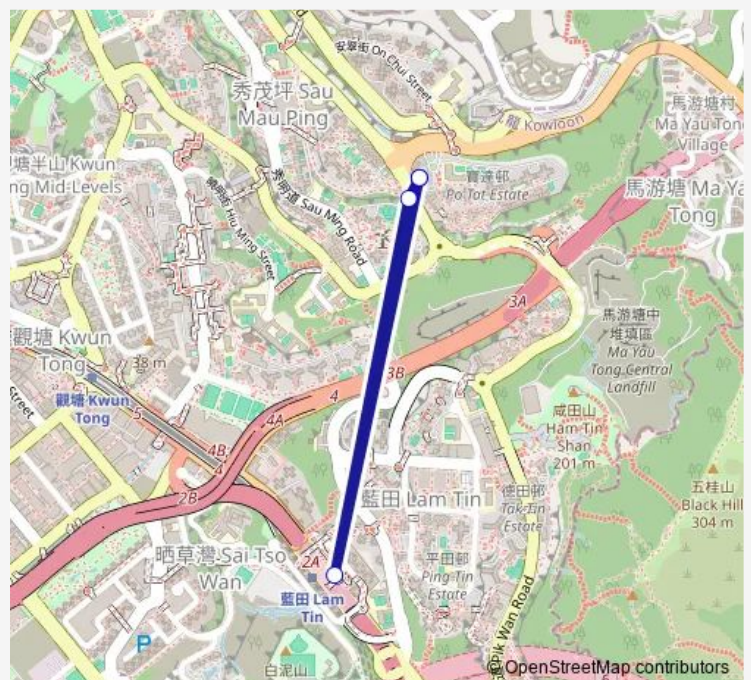

LEI YUE MUN ROAD OUTSIDE LAM TIN PUBLIC
TRANSPORT INTERCHANGE

SAU MAU PING ROAD, NEAR SAU FAI HOUSE, SAU
MAU PING ESTATE|SAU MAU PING ROAD, OUTSIDE
SAU MAU PING ESTATE SAU FAI HOUSE|SAU MAU
PING ROAD, OUTSIDE SAU FAI HOUSE

PO TAT ESTATE PUBLIC TRANSPORT INTERCHANGE

Route schedule

PO TAT ESTATE PUBLIC TRANSPORT INTERCHANGE
— PO TAT ESTATE PUBLIC TRANSPORT INTER-
CHANGE

| | |
|-----------|---------------------------|
| Monday | 06:00-00:23 ⁺¹ |
| Tuesday | 06:00-00:23 ⁺¹ |
| Wednesday | 06:00-00:23 ⁺¹ |
| Thursday | 06:00-00:23 ⁺¹ |
| Friday | 06:00-00:23 ⁺¹ |
| Saturday | 06:00-00:23 ⁺¹ |
| Sunday | 06:00-00:23 ⁺¹ |

Route info

Direction: PO TAT ESTATE PUBLIC TRANSPORT IN-
TERCHANGE

Stops: 4

Trip Duration: 0 hour 12 min

71A Bus time schedules and route maps are available in an offline PDF at busmaps.com. Use the busmaps.com website to see live bus times, train schedule or subway schedule, and step-by-step directions for all public transit in Kwun Tong