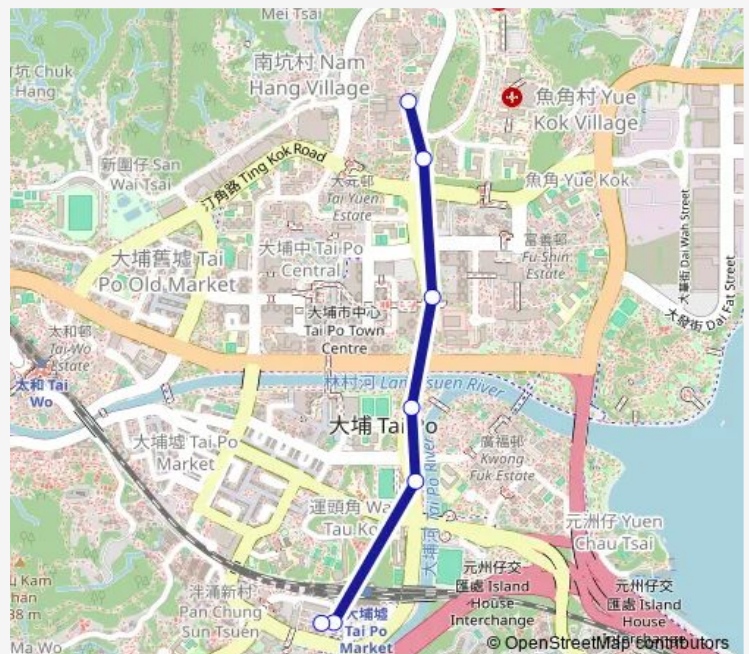

[Kmb+Ctb] Kwong FUK Playground/
Kwong FUK Football Ground, NAM WAN Road[[Kmb] Kwong FUK Playground][Lwb] Kwong FUK Playground

[Kmb] TAI PO Market Station BUS Terminus

[Kmb] TAI PO Market Station BUS Terminus][Lwb] TAI PO Market Station

Route schedule

[Kmb+Ctb] FU Heng BUS Terminus/
Fu Heng Estate[[Kmb] FU Heng BUS Terminus][Lwb] FU Heng BUS Terminus — [Kmb] TAI PO Market Station BUS Terminus][Lwb] TAI PO Market Station

Monday	05:30-23:30
Tuesday	05:30-23:30
Wednesday	05:30-23:30
Thursday	05:30-23:30
Friday	05:30-23:30
Saturday	05:30-23:30
Sunday	05:30-23:30

Route info

Direction: [Kmb+Ctb] FU Heng BUS Terminus/
Fu Heng Estate[[Kmb] FU Heng BUS Terminus][Lwb] FU Heng BUS Terminus

Stops: 7

Trip Duration: 0 hour 13 min

Direction

[Kmb] TAI PO Market Station BUS Terminus[[Lwb] TAI PO Market Station — [Kmb+Ctb] FU Heng BUS Terminus/
Fu Heng Estate[[Kmb] FU Heng BUS Terminus[[Lwb] FU Heng BUS Terminus