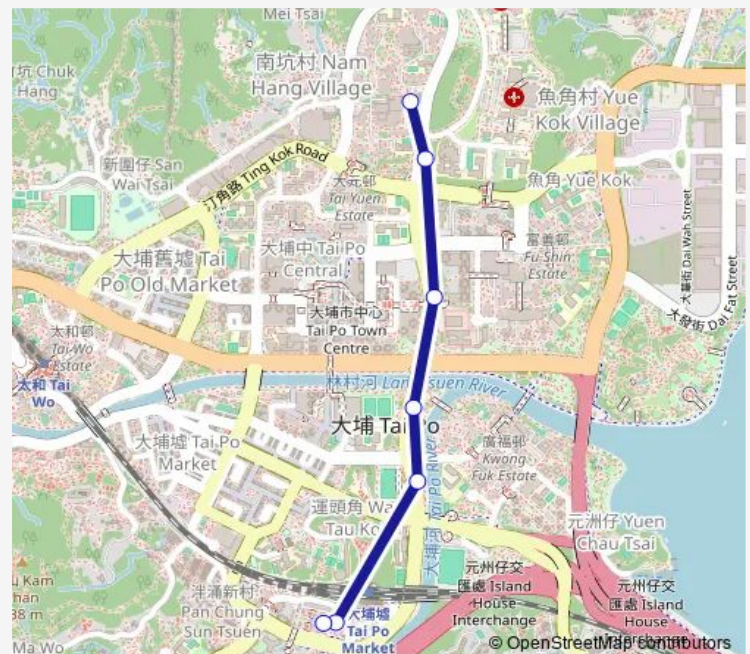

[Kmb+Ctb] Kwong FUK Playground/
Kwong FUK Football Ground, NAM WAN Road|[Kmb] Kwong FUK Playground|[Lwb] Kwong FUK Playground

[Kmb] TAI PO Market Station BUS Terminus

[Kmb] TAI PO Market Station BUS Terminus|[Lwb] TAI PO Market Station

Route schedule

[Kmb+Ctb] FU Heng BUS Terminus/
Fu Heng Estate|[Kmb] FU Heng BUS Terminus|[Lwb] FU Heng BUS Terminus — [Kmb] TAI PO Market Station BUS Terminus|[Lwb] TAI PO Market Station

Monday	05:30-23:30
Tuesday	05:30-23:30
Wednesday	05:30-23:30
Thursday	05:30-23:30
Friday	05:30-23:30
Saturday	05:30-23:30
Sunday	05:30-23:30

Route info

Direction: [Kmb+Ctb] FU Heng BUS Terminus/
Fu Heng Estate|[Kmb] FU Heng BUS Terminus|[Lwb] FU Heng BUS Terminus

Stops: 7

Trip Duration: 0 hour 15 min

Direction

[Kmb] TAI PO Market Station BUS Terminus[[Lwb] TAI PO Market Station — [Kmb+Ctb] FU Heng BUS Terminus/
Fu Heng Estate[[Kmb] FU Heng BUS Terminus[[Lwb] FU Heng BUS Terminus