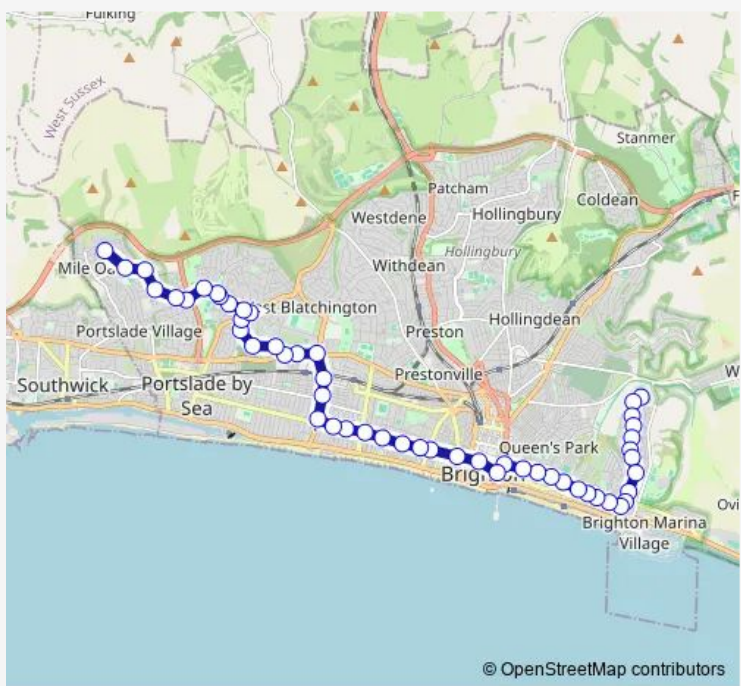

**Bus 71A Whitehawk - Brighton - Mile Oak**

[Go to website](#)

**Direction**  
 Swanborough Drive — Graham Avenue Shops  
 52 stops  
[Open route schedule](#)

- Swanborough Drive
- Haybourne Road
- Coolham Drive
- St Cuthmans Church
- Pitldown Road
- Community Hub
- St David's Hall
- Findon Road
- Bus Garage
- Arundel Road
- Lidl Superstore
- Sussex Square
- St Mary's Hall
- Chesham Street
- County Hospital
- College Place
- Upper Bedford Street
- Park Street
- Devonshire Place
- Law Courts
- Old Steine

**Route schedule**  
 Swanborough Drive — Graham Avenue Shops

Monday	07:14
Tuesday	07:14
Wednesday	07:14
Thursday	07:14
Friday	07:14
Saturday	—
Sunday	—

**Route info**  
 Direction: Swanborough Drive  
 Stops: 52  
 Trip Duration: 0 hour 59 min

© OpenStreetMap contributors  
■ 71A — Whitehawk - Brighton - Mile Oak **BusMaps**

North Street

Churchill Square

Waitrose

Norfolk Square

Brunswick Place

Palmeira Square

Second Avenue

Holmes Avenue

Elm Drive Shops

Maytree Walk

Top of Rowan Avenue

Grenadier Hotel

Library

West Way Twitten

Towns Corner Shops