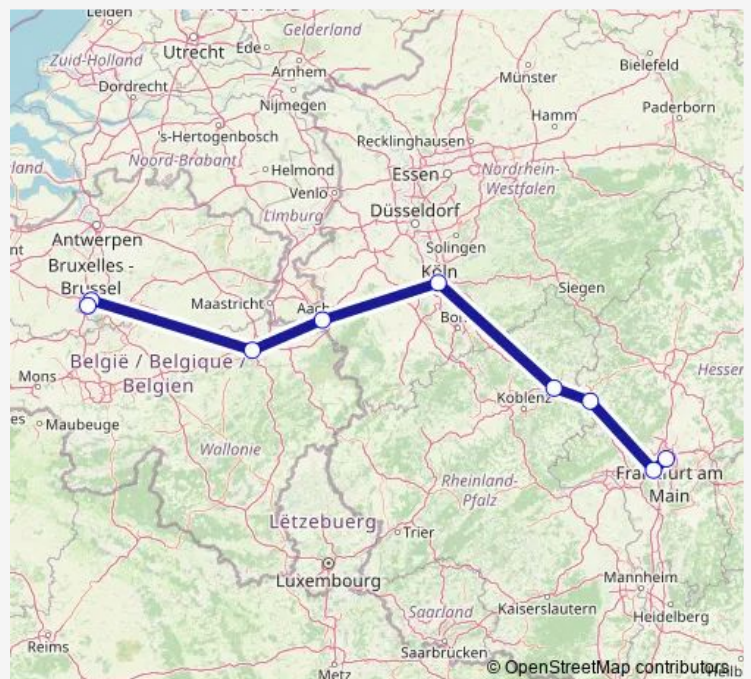

Limburg (Lahn) Süd (Ice)

Montabaur Bf

Köln Hbf

Aachen, Hbf

Liège-Guillemins

Bruxelles-Nord

Bruxelles Midi

Route schedule

Frankfurt (Main) Hauptbahnhof — Bruxelles Midi

Monday 06:27-20:21

Tuesday 06:27-20:21

Wednesday 06:27-18:16

Thursday 06:27-18:16

Friday 06:27-18:16

Saturday 06:27-18:16

Sunday 06:27-20:16

Route info

Direction: Frankfurt (Main) Hauptbahnhof

Stops: 9

Trip Duration: 3 hour 19 min

Direction

Köln Hbf — Frankfurt (Main) Hauptbahnhof

4 stops

[Open route schedule](#)