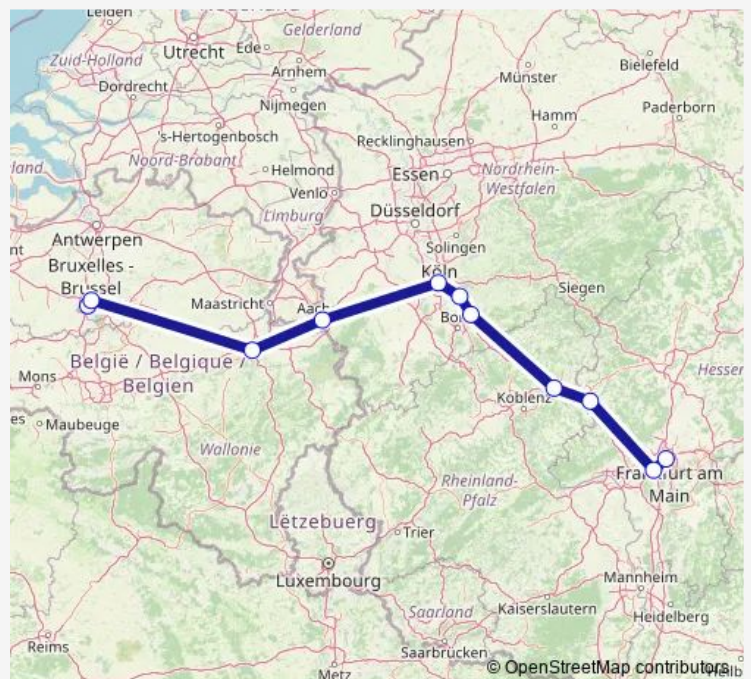

High Speed Rail Service 79

[Go to website](#)

Direction

Bruxelles Midi — Frankfurt (Main) Hauptbahnhof

7 stops

[Open route schedule](#)

Bruxelles Midi

Bruxelles-Nord

Liège-Guillemins

Aachen, Hbf

Köln Ehrenfeld Bf Ehrenfeld

Frankfurt (Main) Flughafen Fernbahnhof

Frankfurt (Main) Hauptbahnhof

Route schedule

Bruxelles Midi — Frankfurt (Main) Hauptbahnhof

Monday	—
Tuesday	—
Wednesday	—
Thursday	—
Friday	—
Saturday	—
Sunday	14:25

Route info

Direction: Bruxelles Midi

Stops: 7

Trip Duration: 3 hour 15 min

Direction

Bruxelles Midi — Frankfurt (Main) Hauptbahnhof

7 stops

[Open route schedule](#)